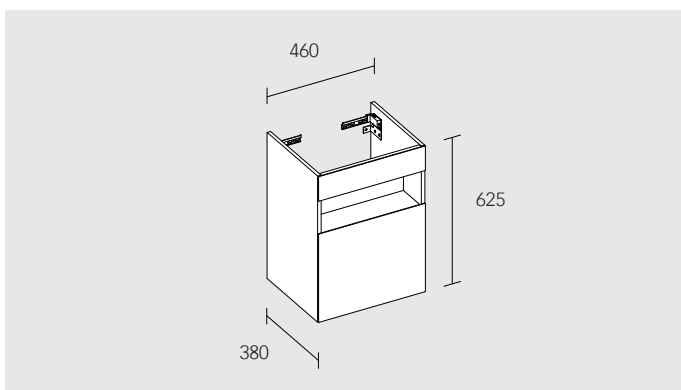

Vanity unit, 1-door

- With door stop damping
- Incl. 1 1/4 x 32 odour trap made of plastic

Electric model:

- With compartment lighting
- With socket, USB and USB-C charging station

Non-electric model:

Door hinge left: **328 22 XY 00 01**

Door hinge right: **328 22 XY 00 02**

Electric model:

Door hinge left: **328 22 XY 01 31**

Door hinge right: **328 22 XY 01 32**

Surfaces: **18, 29, 30, 97**