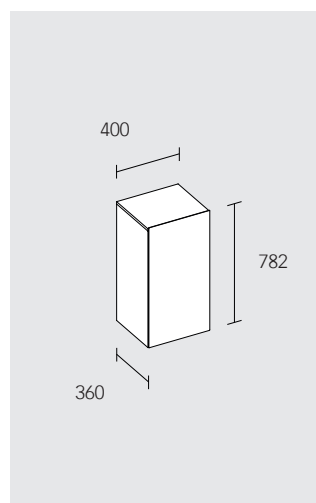

BATHROOM FURNITURE

Side unit, 1-door

- With door stop damping
- 2 glass shelves

Door hinge left: **328 11 XY 00 01**

Door hinge right: **328 11 XY 00 02**

Surfaces: **18, 29, 30, 97**