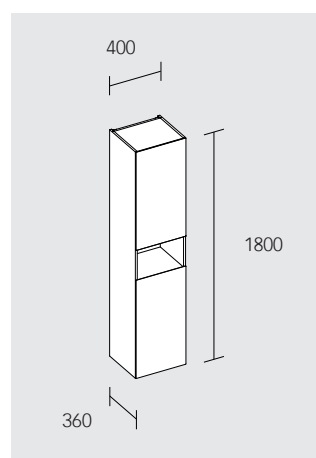

800 mm: **328 63 XY 00 00**

With electricity:

Without tap hole bore

650 mm: **328 53 XY 01 30**

800 mm: **328 63 XY 01 30**

Tap hole left

650 mm: **328 54 XY 00 00**

800 mm: **328 64 XY 00 00**

Tap hole left

650 mm: **328 54 XY 01 30**

800 mm: **328 64 XY 01 30**

Tap hole right

650 mm: **328 55 XY 00 00**

800 mm: **328 65 XY 00 00**

Tap hole right

650 mm: **328 55 XY 01 30**

800 mm: **328 65 XY 01 30**

Surfaces: **18, 29, 30, 97**

**Tall unit, 1-door**

- With door stop damping
- With middle storage shelf

Non-electric model:

- 2 glass shelves

Electric model:

- 2 glass shelves
- With compartment lighting

**Drawer interior-set**

Width x: 215 / 311 / 486 / 661 mm

- MDF, white

- For vanity units in widths 500, 560, 800, 1000 and 1200 mm

S 215 mm: **315 99 01 00 00**

M 311 mm: **315 99 02 00 00**

L 486 mm: **315 99 03 00 00**