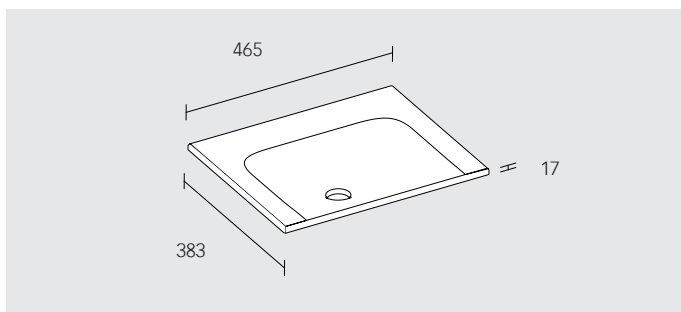

STAGELINE

TECHNICAL SPECIFICATIONS

CERAMIC WASHBASINS AND VANITY UNITS

18 Cashmere

29 Inox

30 White

97 Vulcanite

When ordering, instead of the XY placeholder, insert the colour number of the desired surface in the article number.