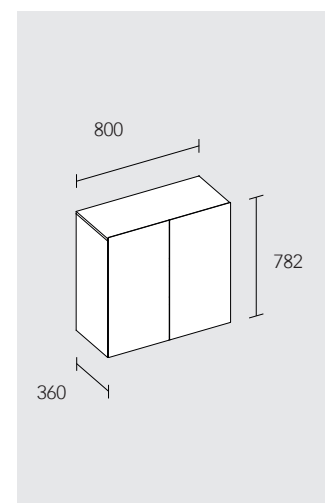

1200 mm: **328 82 XY 01 30**

Surfaces: **18, 29, 30, 97**

CERAMIC WASHBASIN AND VANITY UNIT

**Ceramic washbasin, round**

- Without tap hole bore
- Suitable for wall fittings and single-lever basin mixers
- Without overflow
- Incl. G 1 1/4 basin waste and ceramic waste cover

Surfaces: **18, 29, 30, 97**

**Side unit, 2-doors**

- With door stop damping
- 2 glass shelves

328 12 XY 00 00

Surfaces: **18, 29, 30, 97**

**Vanity unit, with front drawer**

Width x: 650 / 800 mm

- With soft-close functionality
- Incl. 1 1/4 x 32 odour trap made of plastic