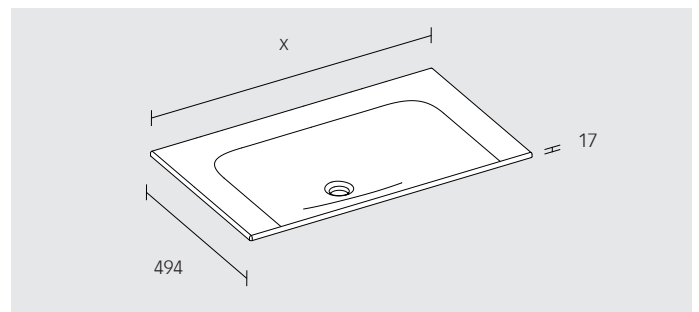

Ceramic washbasin

Width x: 504 / 655 / 805 / 1007 / 1208 mm

- With CleanPlus surface sealant
- Without overflow (without tap hole bore and double washbasins)
- Complete with Clou drainage and overflow system (1 and 3-hole bores)

Without tap hole bore:

505 mm: **329 40 31 50 00**

655 mm: **329 50 31 65 00**

805 mm: **329 60 31 80 00**

1007 mm: **329 70 31 10 00**

1208 mm: **329 80 31 12 00**

With 1-hole bore:

505 mm: **329 40 31 50 01**

655 mm: **329 50 31 65 01**

805 mm: **329 60 31 80 01**

1007 mm: **329 70 31 10 01**

1208 mm: **329 80 31 12 01**

With 3-hole bore:

1007 mm: **329 70 31 10 03**

1208 mm: **329 80 31 12 03**

Double washbasin 1208 mm:

With 2x1-hole bore: **329 80 31 12 02**

With 2x3-hole bore: **329 80 31 12 06**

Surface: **white**