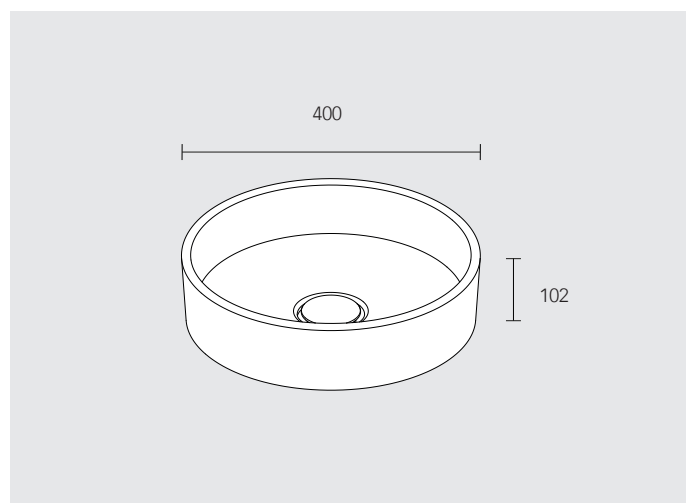

800 mm: **328 62 XY 00 00**

1000 mm: **328 72 XY 00 00**

1200 mm: **328 82 XY 00 00**

With electricity:

500 mm: **328 42 XY 01 30**

650 mm: **328 52 XY 01 30**

800 mm: **328 62 XY 01 30**

1000 mm: **328 72 XY 01 30**

1200 mm: **328 82 XY 01 30**

Surfaces: **18, 29, 30, 97**

CERAMIC WASHBASIN AND VANITY UNIT

**Ceramic washbasin, round**

- Without tap hole bore
- Suitable for wall fittings and single-lever basin mixers
- Without overflow
- Incl. G 1 1/4 basin waste and ceramic waste cover