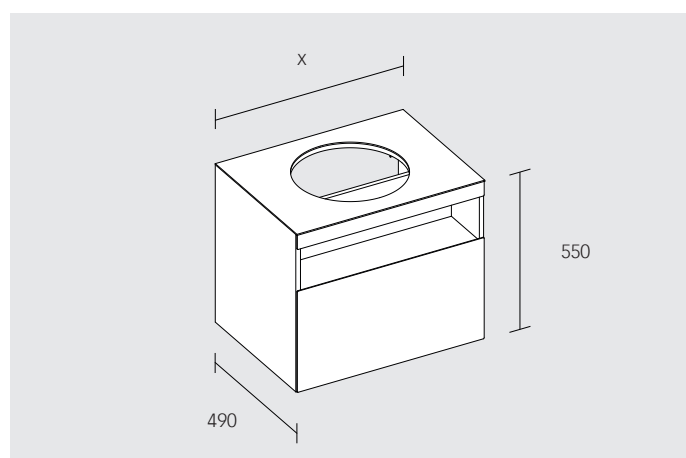

Vanity unit, with front drawer

Width x: 650 / 800 mm

- With soft-close functionality
- Incl. 1 1/4 x 32 odour trap made of plastic

Non-electric model

- 1 liner mat

Electric model:

- 1 liner mat
- With compartment lighting
- With socket, USB and USB-C charging station

Without electricity:

Without tap hole bore

650 mm: **328 53 XY 00 00**

800 mm: **328 63 XY 00 00**

With electricity:

Without tap hole bore

650 mm: **328 53 XY 01 30**

800 mm: **328 63 XY 01 30**

Tap hole left

650 mm: **328 54 XY 00 00**

800 mm: **328 64 XY 00 00**

Tap hole left

650 mm: **328 54 XY 01 30**

800 mm: **328 64 XY 01 30**

Tap hole right

650 mm: **328 55 XY 00 00**

800 mm: **328 65 XY 00 00**

Tap hole right

650 mm: **328 55 XY 01 30**

800 mm: **328 65 XY 01 30**

Surfaces: **18, 29, 30, 97**