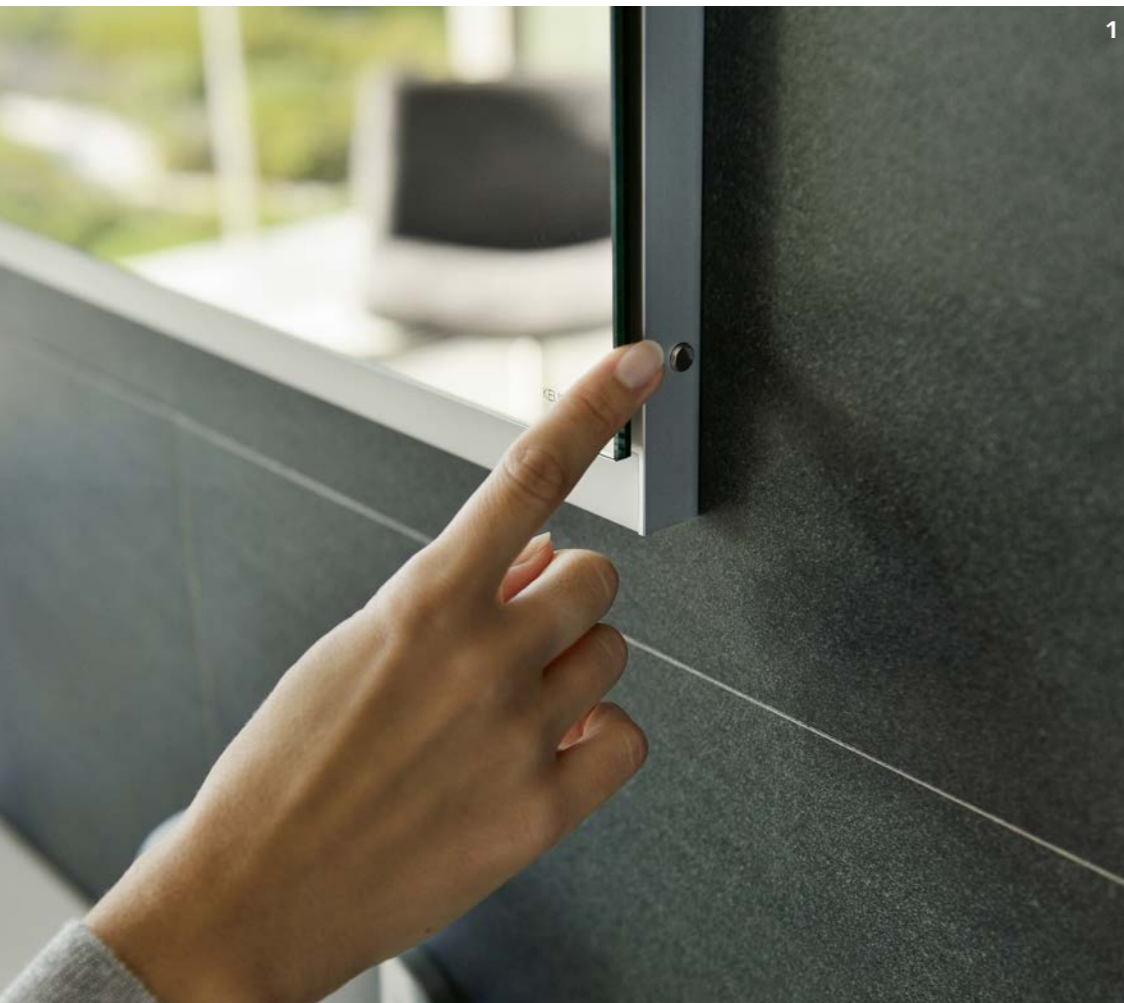

- 1 On/off switch on the side
- 2 Interior touch control panel for exact adjustment from 2700 kelvin (warm-white) for relaxing
- 3 to 6500 kelvin (daylight) for routine beauty care

Intelligent and beautiful