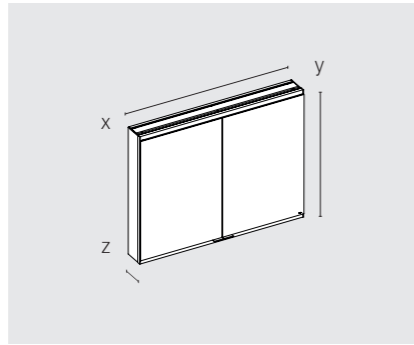

Mirror cabinet 1 hinged door

Recessed / Wall mounted
right or left hand hinged

Non-illuminated / illuminated (LED 18–22 watt)
without socket / 1 socket

Width x: 500 / 600 mm

Height y: 700 or 900 mm
Depth z: 120 or 160 mm

Height-adjustable glass shelves:
• 3 x at cabinet height 700 mm
• 4 x at cabinet height 900 mm

Mirror cabinet 2 hinged doors

Recessed / Wall mounted

Non-illuminated / illuminated (LED 25–43 watt)
without socket / 2 sockets (UK: 1 socket) /
1 socket + 1 USB-double-charger

Width x: 600 / 700 / 800 / 900 / 1000 / 1050 /
1100 / 1200 mm

Height y: 700 or 900 mm
Depth z: 120 or 160 mm

Height-adjustable glass shelves:
• 3 x at cabinet height 700 mm
• 4 x at cabinet height 900 mm