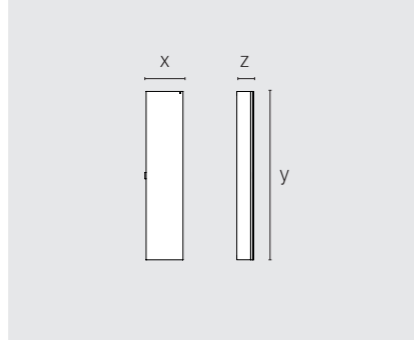

Width x: 600 / 700 / 800 / 900 / 1000 / 1050 /
1100 / 1200 mm

Height y: 700 or 900 mm
Depth z: 120 or 160 mm

Height-adjustable glass shelves:
• 3 x at cabinet height 700 mm
• 4 x at cabinet height 900 mm

Height y: 700 or 900 mm
Depth z: 120 or 160 mm

Height-adjustable glass shelves:
• 6 x at cabinet height 700 mm
• 8 x at cabinet height 900 mm

Mirror cabinet 4 hinged doors

Recessed / Wall mounted

Non-illuminated / illuminated (LED 58–77 watt)
without socket / 4 sockets (UK: 2 sockets) /
2 sockets + 2 USB-double-charger

Width x: 1600 / 1700 / 1750 / 1800 / 1900 / 2000 /
2100 mm

Height y: 700 or 900 mm
Depth z: 120 or 160 mm

Height-adjustable glass shelves:
• 6 x at cabinet height 700 mm
• 8 x at cabinet height 900 mm

Mirror cabinet 1 hinged door