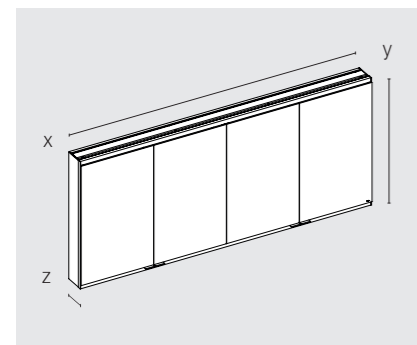

Width x: 600 / 700 / 800 / 900 / 1000 / 1050 /
1100 / 1200 mm

Height y: 700 or 900 mm
Depth z: 120 or 160 mm

Height-adjustable glass shelves:
• 3 x at cabinet height 700 mm
• 4 x at cabinet height 900 mm

Mirror cabinet 3 hinged doors

Recessed / Wall mounted

Non-illuminated / illuminated (LED 32–54 watt)
without socket / 2 sockets (UK: 1 socket) /
1 socket + 1 USB-double-charger

Width x: 900 / 1000 / 1050 / 1100 / 1200 / 1300 /
1400 / 1500 mm

Height y: 700 or 900 mm
Depth z: 120 or 160 mm

Height-adjustable glass shelves:
• 6 x at cabinet height 700 mm
• 8 x at cabinet height 900 mm

Mirror cabinet 4 hinged doors

Recessed / Wall mounted

Non-illuminated / illuminated (LED 58–77 watt)
without socket / 4 sockets (UK: 2 sockets) /
2 sockets + 2 USB-double-charger