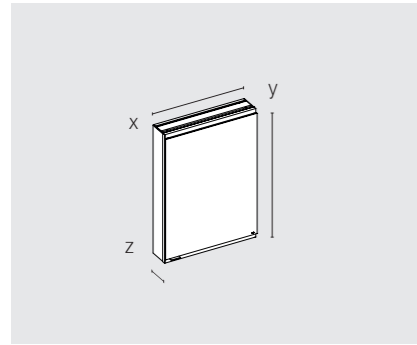

ROYAL MODULAR 2.0 TECHNICAL SPECIFICATIONS

MATERIAL

- Hinged doors made of double sides crystal mirrors with chrome-plated handles
- Body aluminium silver anodized
- Full rear wall made of glass with white lacquered rear surface
- Shelves made of smoked glass

ILLUMINATION

- Adjustable light colour from 2700 kelvin (warm-white) to 6500 kelvin (daylight)
- Top- and bottom lighting are infinitely dimmable and can be switched on/off
- LED lifespan > 30,000 hrs
- Operation: Key panel with capacitive touch sensor
- Selectable options: non-illuminated / illuminated / illuminated DALI controlled

Mirror cabinet 1 hinged door

Recessed / Wall mounted
right or left hand hinged

Non-illuminated / illuminated (LED 18–22 watt)
without socket / 1 socket

Width x: 500 / 600 mm

Height y: 700 or 900 mm
Depth z: 120 or 160 mm

Height-adjustable glass shelves:
• 3 x at cabinet height 700 mm
• 4 x at cabinet height 900 mm