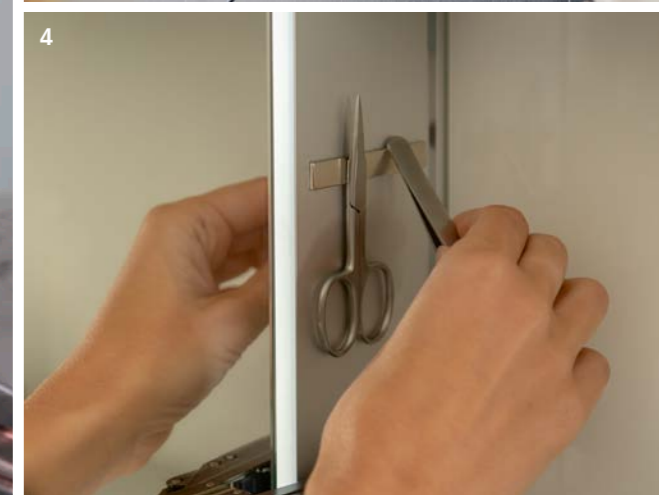

Interior features

Concealed inside is not only the sensor system to control the lights, but also an elegant, high-contrast design with individually organisable smoked glass shelves set against a white glass rear wall and doors mirrored both sides for all-round view. Practical features include a flexible cosmetic mirror and a magnetic strip to help organise small beauty aids. A special feature inside are the options for electric sockets and the double USB connection, concealed behind hinged cover plates.

- 1/2 Cosmetic mirror, removable (optional)
- 3 1, 2 or 4 sockets (alternatively USB-double-charger)
- 4 Magnetic strip for beauty aids