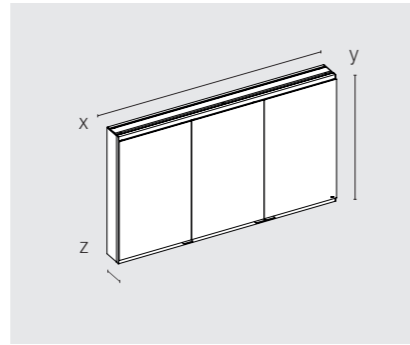

Height-adjustable glass shelves:
• 3 x at cabinet height 700 mm
• 4 x at cabinet height 900 mm

Mirror cabinet 2 hinged doors

Recessed / Wall mounted

Non-illuminated / illuminated (LED 25–43 watt)
without socket / 2 sockets (UK: 1 socket) /
1 socket + 1 USB-double-charger

Width x: 600 / 700 / 800 / 900 / 1000 / 1050 /
1100 / 1200 mm

Height y: 700 or 900 mm
Depth z: 120 or 160 mm

Height-adjustable glass shelves:
• 3 x at cabinet height 700 mm
• 4 x at cabinet height 900 mm