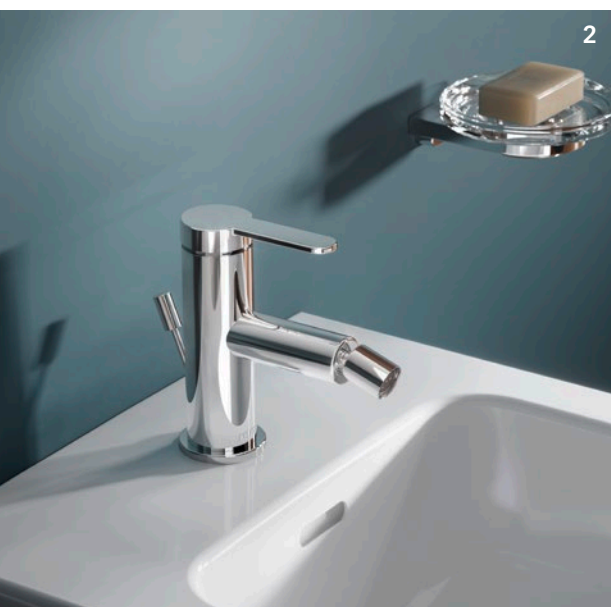

DESIGN LINES

IXMO PURE

With the subtle variations in nuance of their spouts and handles, the IXMO Pure, IXMO Soft and IXMO Flat designs allow fine tuning of the bathroom design.

With straight, round spout and rectangular handle, IXMO Pure relies on classic beauty of form. Minimalist curves paired with strong contours produce a look of modern and pronounced design.

- 1 IXMO Flat single-lever basin mixer
- 2 IXMO Flat single-lever bidet mixer
- 3 Accessory recommendation for IXMO Flat: MOLL collection
- 4 Wall mounted IXMO Flat single-lever basin mixer

IXMO Flat combines round and square forms in sensuous harmony. Defining the style are the flowing, organic curves – but also the reduced, geometric shapes with clear-cut lines. An exciting symbiosis in modern bathroom architecture.