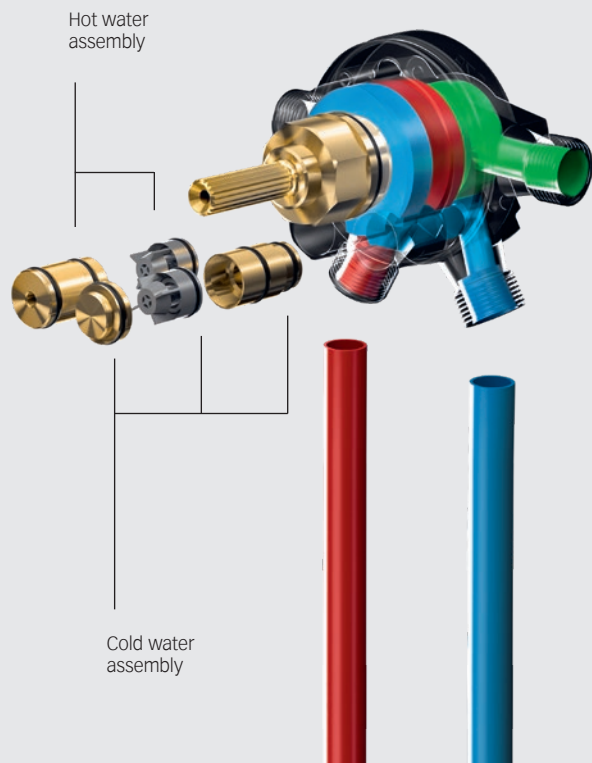

Round decor disc: **595 47 XX 00 01**

Square decor disc: **595 47 XX 00 02**

Surfaces: **01, 03, 05, 07, 13, 17, 37**

Wall outlet for shower hose with hand shower bracket

- Shape of decor disc: round / square
- Connection type: G 1/2 wall union
- G 1/2 wall outlet for shower hose
- Hand shower bracket for hoses with conical nuts
- Intrinsicly safe against backflow as per DIN EN 1717
- Suitable for flow heaters
- Sound-tested
- Optional rough part: **595 47 00 01 70**

Round decor disc: **595 92 XX 00 01**

Square decor disc: **595 92 XX 00 02**

Surfaces: **01, 03, 05, 07, 13, 17, 37**

WITHOUT ADAPTER INTERCHANGED WATERWAYS

In cases where the water pipes are interchanged in the bathroom, no additional adapter needs to be acquired. This is because IXMO thermostats have an integrated solution, which allows the assemblies to be simply swapped in the rough part.