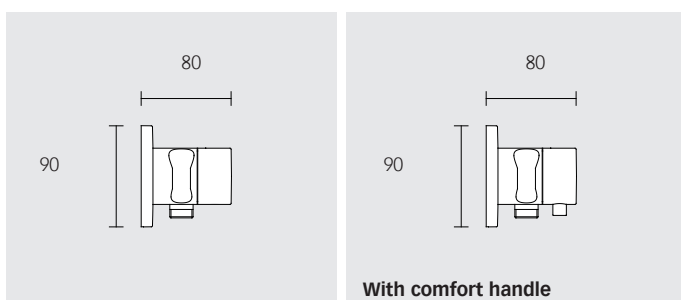

Valves with wall outlet for shower hose and hand shower bracket

- Shape of decor disc: round / square
- Connection type: G 1/2 rough part
- G 1/2 wall outlet for shower hose
- Hand shower bracket for hoses with conical nuts
- Stop or diverter valve with ceramic sealing gaskets
- Intrinsically safe against backflow as per DIN EN 1717
- Suitable for flow heaters
- Sound-tested

Surfaces: **01, 03, 05, 07, 13, 17, 37**

In-wall stop valve for 1 way

- Flow rate: 12 l/min
- Required rough part: **595 41 00 01 70**

Round decor disc: 595 41 XX 02 01	Round decor disc, with comfort handle: 595 41 XX 12 01

Square decor disc: 595 41 XX 02 02	Square decor disc, with comfort handle: 595 41 XX 12 02

In-wall diverter valve for 2 way

- Flow rate: 24 l/min
- Wall outlet for shower hose: 17 l/min
- Required rough part: **595 56 00 01 70**

Round decor disc: 595 56 XX 02 01	Round decor disc, with comfort handle: 595 56 XX 12 01

Square decor disc: 595 56 XX 02 02	Square decor disc, with comfort handle: 595 56 XX 12 02

In-wall stop and diverter valve for 2 way

- Flow rate: 22 l/min
- Wall outlet for shower hose: 16 l/min
- Required rough part: **595 57 00 01 70**

Round decor disc: 595 57 XX 02 01	Round decor disc, with comfort handle: 595 57 XX 12 01

Square decor disc: 595 57 XX 02 02	Square decor disc, with comfort handle: 595 57 XX 12 02

In-wall diverter valve for 3 way

- Flow rate: 23 l/min
- Wall outlet for shower hose: 16 l/min
- Required rough part: **595 48 00 01 70**

Round decor disc: 595 48 XX 02 01	Round decor disc, with comfort handle: 595 48 XX 12 01

Square decor disc: 595 48 XX 02 02	Square decor disc, with comfort handle: 595 48 XX 12 02

In-wall stop and diverter valve for 3 way

- Flow rate: 23 l/min
- Wall outlet for shower hose: 16 l/min
- Required rough part: **595 49 00 01 70**

Round decor disc: 595 49 XX 02 01	Round decor disc, with comfort handle: 595 49 XX 12 01

Square decor disc: 595 49 XX 02 02	Square decor disc, with comfort handle: 595 49 XX 12 02

INSTALLATION AIDS

MOUNTING RAIL

A real problem-solver for installers: A special installation rail is available for IXMO. It can be positioned horizontally or vertically. The functional parts can be moved to any position on the rail and fixed in place with the screws.