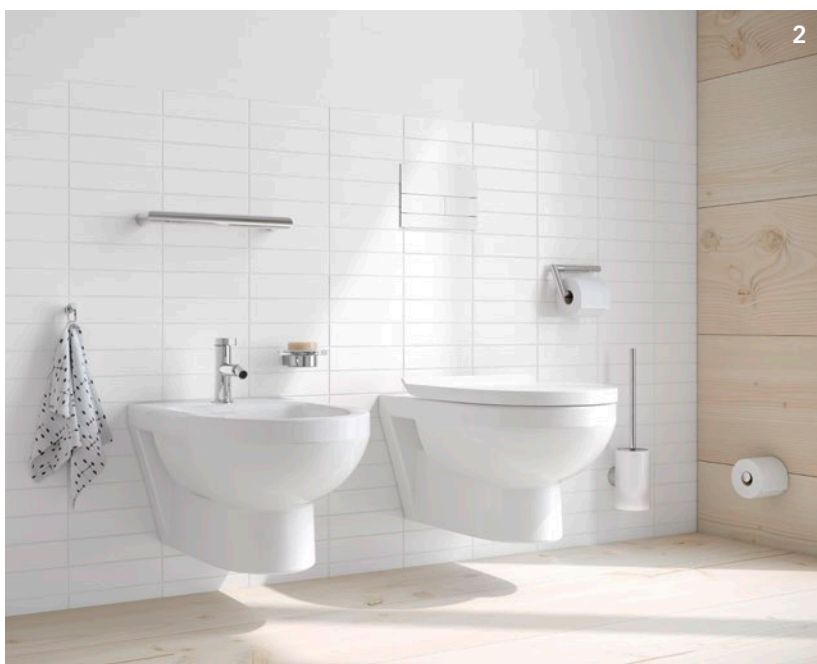

PRODUCT FAMILY

FITTINGS FOR WASHBASIN AND BIDET

The popular fitting design in the shower and bathtub is uniformly reiterated at the washbasin and bidet. For a uniform, integrated bathroom design, IXMO fittings leave nothing to be desired.