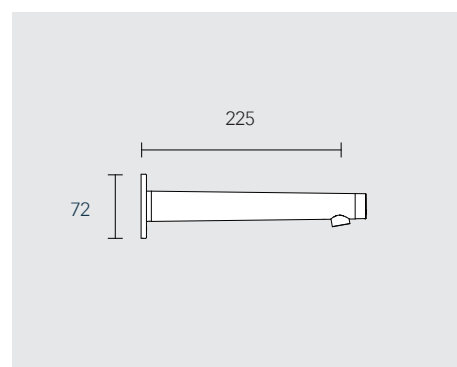

Electronic basin mixer, wall mounted mains operation

Without basin waste

- Shape of decor disc: round / square
- Connection type: rough part,
- Infrared sensor (adjustable range, adjustable run-on time)
- Manual water stop for cleaning
- Adjustable optional hygiene flushing (12 / 24 h)
- 6 V, input range 100-240 V
- Mixing valve with ceramic sealing gaskets
- M 20x1 aerator,
- Flow rate: limited to 5 l/min
- Suitable for flow heaters
- Sound-tested
- Required rough part: **599 17 00 00 70**

Round decor disc: **595 17 XX 11 01**
Square decor disc: **595 17 XX 11 02**

Surfaces: **01, 37**