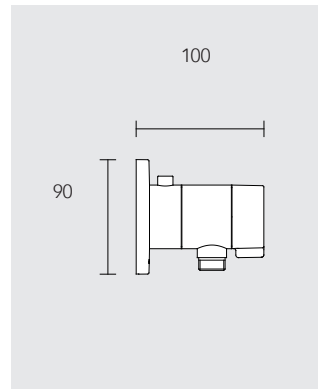

In-wall thermostat shower mixer set, with wall outlet for shower hose

- Shape of decor disc: round / square
- Connection type: G 1/2 rough part
- G 1/2 wall outlet for shower hose
- Temperature regulator
- Safety shut-off at 38 °C
- Shut-off valve with ceramic sealing gaskets
- Flow rate: 12 l/min
- Inherently safe against backflow as per DIN EN 1717
- Suitable for flow heaters
- Sound-tested
- Required rough part: **595 54 00 01 70**

Round decor disc: **595 54 XX 00 01**

Square decor disc: **595 54 XX 00 02**

Surfaces: 01, 17, 37