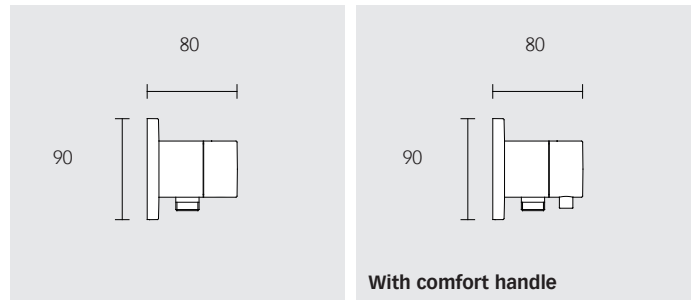

Valves with wall outlet for shower hose

- Shape of decor disc: round / square
- Connection type: G 1/2 rough part
- G 1/2 wall outlet for shower hose
- Stop or diverter valve with ceramic sealing gaskets
- Intrinsically safe against backflow as per DIN EN 1717
- Suitable for flow heaters
- Sound-tested

Surfaces: **01, 03, 05, 07, 13, 17, 37**

In-wall stop valve for 1 way

- Flow rate: 12 l/min
- Required rough part: **595 41 00 01 70**

Round decor disc: 595 41 XX 01 01	Round decor disc, with comfort handle: 595 41 XX 11 01

Square decor disc: 595 41 XX 01 02	Square decor disc, with comfort handle: 595 41 XX 11 02

In-wall diverter valve for 2 way

- Flow rate: 24 l/min
- Wall outlet for shower hose: 17 l/min
- Required rough part: **595 56 00 01 70**

Round decor disc: 595 56 XX 01 01	Round decor disc, with comfort handle: 595 56 XX 11 01

Square decor disc: 595 56 XX 01 02	Square decor disc, with comfort handle: 595 56 XX 11 02

In-wall stop and diverter valve for 2 way

- Flow rate: 22 l/min
- Wall outlet for shower hose: 16 l/min
- Required rough part: **595 56 00 01 70**

Round decor disc: 595 57 XX 01 01	Round decor disc, with comfort handle: 595 57 XX 11 01

Square decor disc: 595 57 XX 01 02	Square decor disc, with comfort handle: 595 57 XX 11 02

In-wall diverter valve for 3 way

- Flow rate: 23 l/min
- Wall outlet for shower hose: 16 l/min
- Required rough part: **595 48 00 01 70**

Round decor disc: 595 48 XX 01 01	Round decor disc, with comfort handle: 595 48 XX 11 01

Square decor disc: 595 48 XX 01 02	Square decor disc, with comfort handle: 595 48 XX 11 02

In-wall stop and diverter valve for 3 way

- Flow rate: 23 l/min
- Wall outlet for shower hose: 16 l/min
- Required rough part: **595 48 00 01 70**

Round decor disc: 595 49 XX 01 01	Round decor disc, with comfort handle: 595 49 XX 11 01

Square decor disc: 595 49 XX 01 02	Square decor disc, with comfort handle: 595 49 XX 11 02