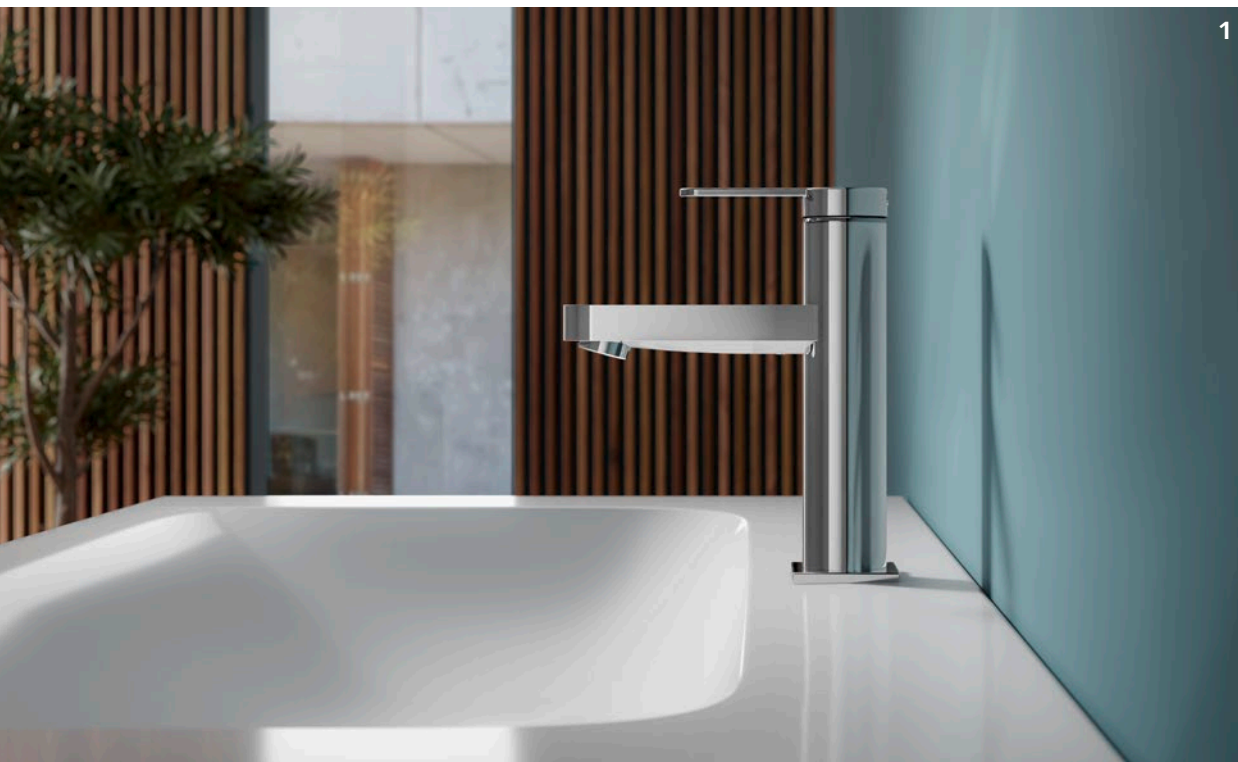

DESIGN LINES
IXMO FLAT

- 1 IXMO Flat single-lever basin mixer
- 2 IXMO Flat single-lever bidet mixer
- 3 Accessory recommendation for IXMO Flat: MOLL collection
- 4 Wall mounted IXMO Flat single-lever basin mixer