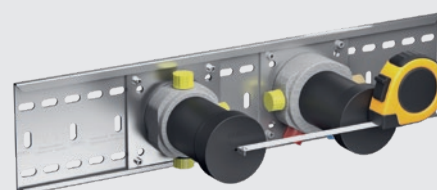

In all modules the temporary plugs have the same diameter, so they can be used for adjustments with a spirit level. If the mounting rail is used, the rail is aligned. The functional parts are aligned automatically once they are hung in the rail.