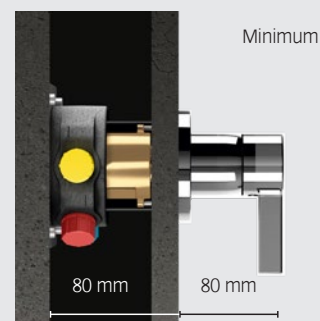

SINGLE-LEVER MIXER