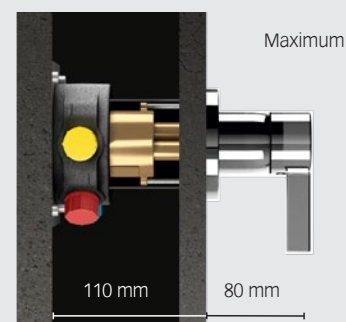

Round decor disc: **595 53 XX 00 01**

Square decor disc: **595 53 XX 00 02**

Surfaces: **01, 03, 05, 07, 13, 17, 37**

INSTALLATION INTELLIGENCE IXMO DEPTH COMPENSATION

The intelligent depth compensation feature of IXMO fittings can be finely adjusted for installation depths anywhere from 80 to 110 mm. The distance the single-lever mixer and the thermostat project out from the wall is always 80 mm.

THERMOSTAT

SINGLE-LEVER MIXER

TECHNOLOGY

SHOWER AND BATH TUB

Valves without wall outlet for shower hose

- Shape of decor disc: round / square
- Connection type: G 1/2 rough part
- Stop or diverter valve with ceramic sealing gaskets
- Suitable for flow heaters
- Sound-tested