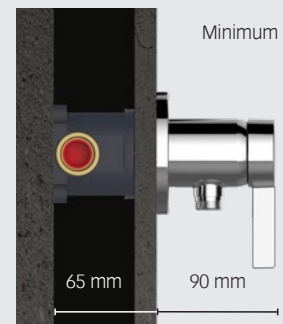

SINGLE-LEVER MIXER