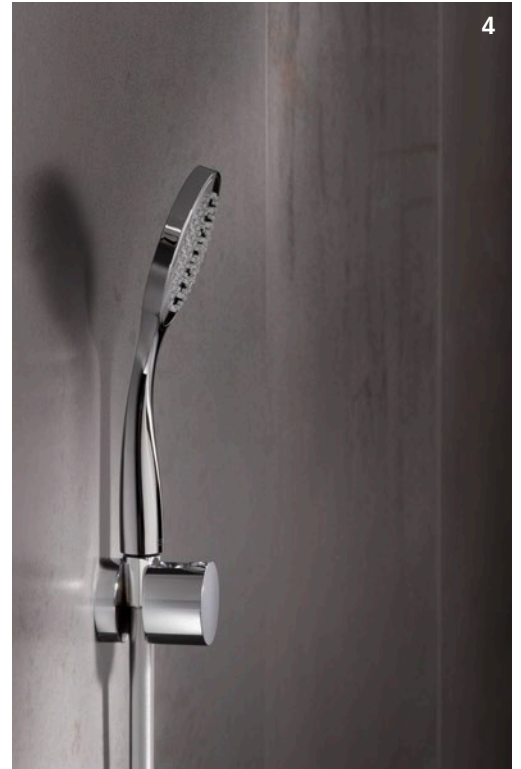

MINIMALISM

IXMO_solo THERMOSTAT AND SINGLE-LEVER MIXER

In the IXMO world the star and design highlight is the IXMO_solo thermostat for the shower, with its excellent concentration of functions.

For adjusting water temperature and volume, typical thermostat solutions require two elements on the wall, and with the wall outlet for shower hose, a third. In contrast, the IXMO_solo thermostat incorporates stop valve, thermostat and wall outlet for shower hose all together in one impressively designed element.

In the IXMO_solo single-lever mixer, water temperature and volume regulation as well as wall outlet for shower hose are combined in one single module, allowing completely new design freedom in the shower area.

- 1 IXMO_solo thermostat
- 2 IXMO_solo single-lever mixer

MINIMALISM

IXMO_solo SHOWER RAIL AND WALL HOLDER

Extensive accessories are available to complement IXMO fittings. The same applies here, too: minimalist design, maximum benefit. The intelligent features can be found in the details. For example, not only can the height-adjustable sliding bracket for shower head be easily operated with only one hand or with wet hands, it can also be rotated 180° – to insert the shower head for right or left-handers.

- 1 Height-adjustable sliding bracket for shower head (with automatic spring mechanism)
- 2 Conversion from right-hand to left-hand use
- 3 Swivelling shelf, dark grey
- 4 Wall bracket for hand shower, mounted vertically on the wall
- 5 With 60 degree angle