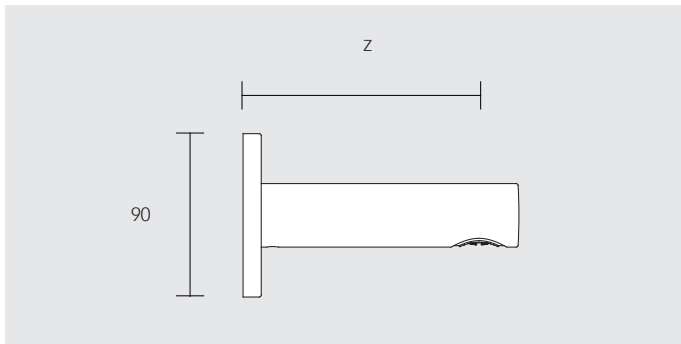

TECHNOLOGY

BATH TUB AND SHOWER ACCESSORIES

Bath filler

- Shape of decor disc: round/square
- Connection type: G 1/2 wall union
- M 24x1 aerator
- Flow rate: 30 l/min
- Suitable for flow heaters
- Sound-tested
- Optional rough part: **595 47 00 01 70**

Depth z: 130/180 mm

130 mm round decor disc: **595 45 XX 00 01**   130 mm square decor disc: **595 45 XX 00 02**

180 mm round decor disc: **595 45 XX 01 01**   180 mm square decor disc: **595 45 XX 01 02**

Surfaces: **01, 03, 05, 07, 13, 17, 37**