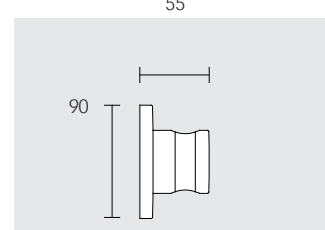

Hand shower bracket

- Shape of decor disc: round / square,
- Hand shower bracket for hoses with conical nuts
- Usable optionally on left or right

Round decor disc: **595 91 XX 00 01**

Square decor disc: **595 91 XX 00 02**

Surfaces: **01, 03, 05, 07, 13, 17, 37**