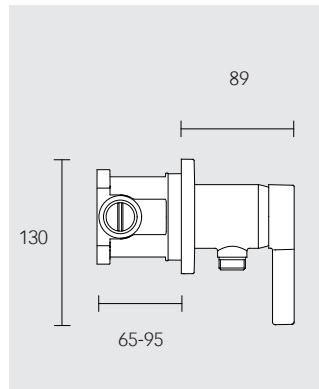

In-wall single-lever shower mixer set, with wall outlet for shower hose

Single-lever shower mixer:

- Shape of decor disc: round / square
- Connection type: G 1/2 rough part
- G 1/2 wall outlet for shower hose
- Mixing cartridge with ceramic sealing gaskets
- With temperature limiter
- Flow rate: 13 l/min
- Inherently safe against backflow as per DIN EN 1717
- Suitable for flow heaters
- Sound-tested
- Required rough part: **595 52 00 01 70**

IXMO Pure

Round decor disc: **595 52 XX 95 21**
Square decor disc: **595 52 XX 95 22**

Surfaces: 01