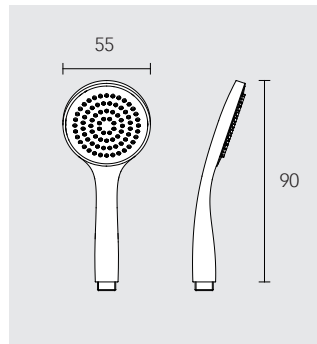

TECHNOLOGY

BATH TUB AND SHOWER ACCESSORIES

Bath filler

- Shape of decor disc: round/square
- Connection type: G 1/2 wall union
- M 24x1 aerator
- Flow rate: 30 l/min
- Suitable for flow heaters
- Sound-tested
- Optional rough part: **595 47 00 01 70**

Depth z: 130/180 mm

130 mm round decor disc: **595 45 XX 00 01** 130 mm square decor disc: **595 45 XX 00 02**

180 mm round decor disc: **595 45 XX 01 01** 180 mm square decor disc: **595 45 XX 01 02**

Surfaces: **01, 03, 05, 07, 13, 17, 37**