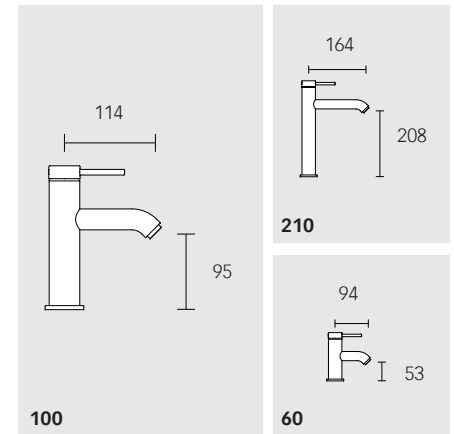

IXMO Soft single-lever basin mixer

With or without pull-rod basin waste

- Shape of decor disc: round / square
- Single hole installation with quick installation system
- Connection type: G 3/8 connector hoses
- Mixing cartridge with ceramic sealing gaskets
- Aerator M 20x1
- Flow rate: limited to 7 l/min
- Suitable for flow heaters
- Sound-tested

60 with basin waste: **595 04 XX 20 00**
60 without basin waste: **595 04 XX 21 00**

100 with basin waste: **595 02 XX 20 00**
100 without basin waste: **595 02 XX 21 00**

210 without basin waste: **595 10 XX 21 00**

Surfaces: **01, 37**