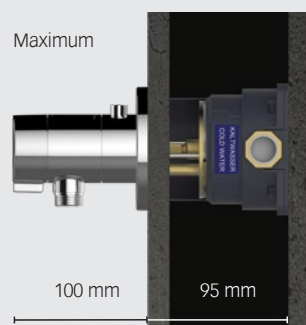

THERMOSTAT