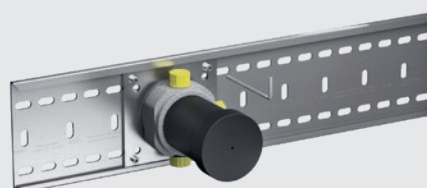

The functional unit can be finely adjusted with the threaded pins in such a way that it is aligned perfectly against the wall at right angles. When the mounting rail is used, the threaded pins are used to fasten the modules to the rail.