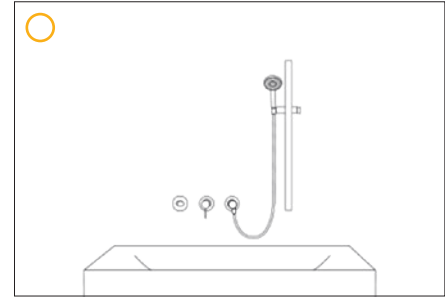

1 APPLICATION AREA

Choose between IXMO modules for shower or bath tub.

Bath tub

2 CONTROL TECHNOLOGY

Choose between single-lever mixer or thermostat.

3 DRAW-OFF POINTS

Define the type of water draw-off points (3 maximum).
bracket for hand shower

4 DESIGN

Choose your design from either round or square decor discs.

5 HANDLE

Define your handle design.

6 SURFACE

There are seven extraordinarily elegant Surfaces to choose from.