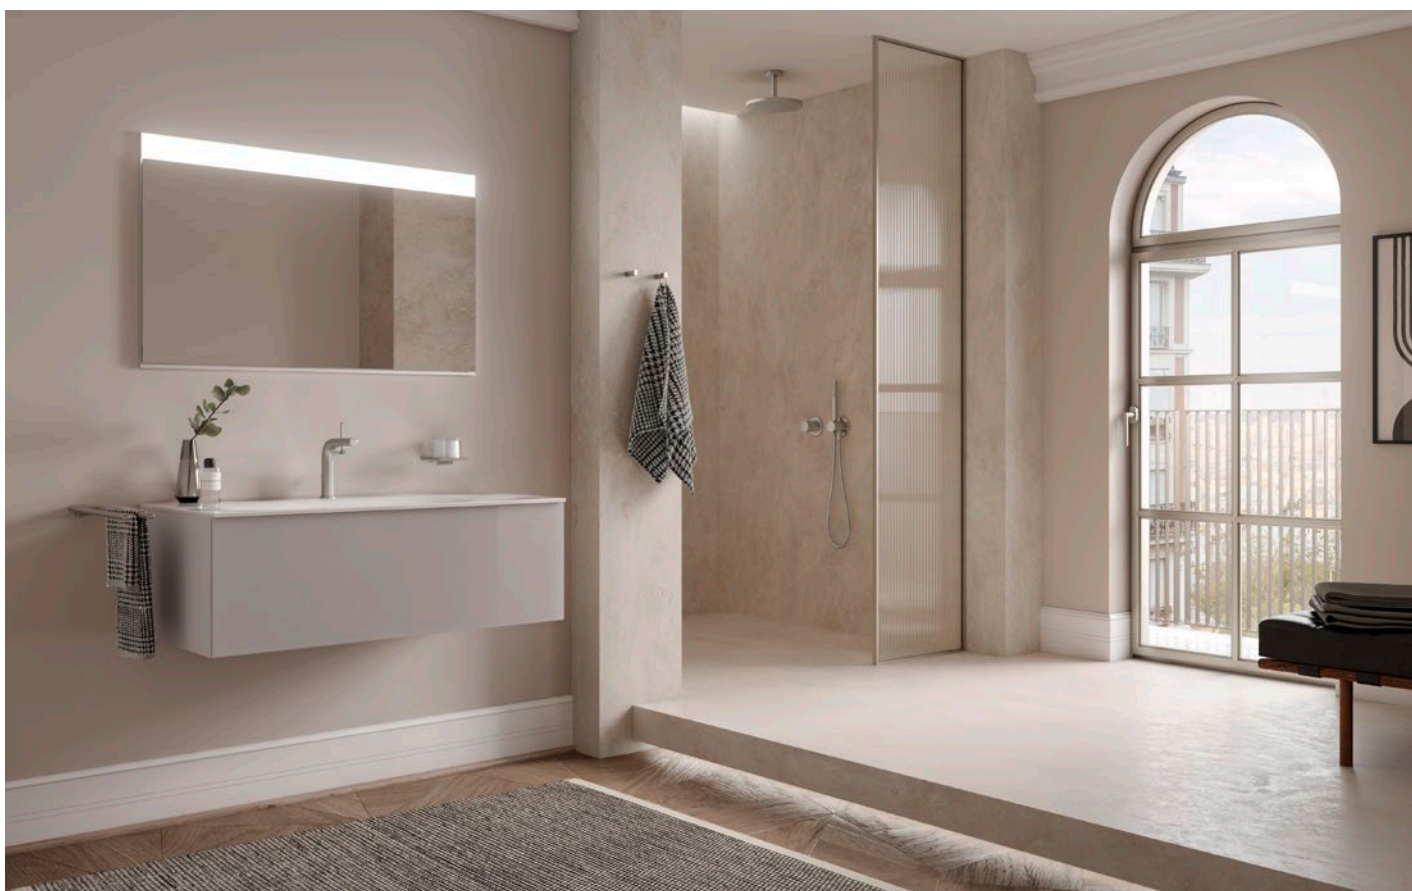

BRUSHED NICKEL

Brushed nickel IXMO fittings produce extraordinary bathrooms that have a personal and comfortable feel – but not without a touch of extravagance.

- 1 EDITION 400 single-lever basin mixer
- 2 IXMO thermostat, 2-way stop and diverter valve with wall outlet for shower hose and hand shower bracket