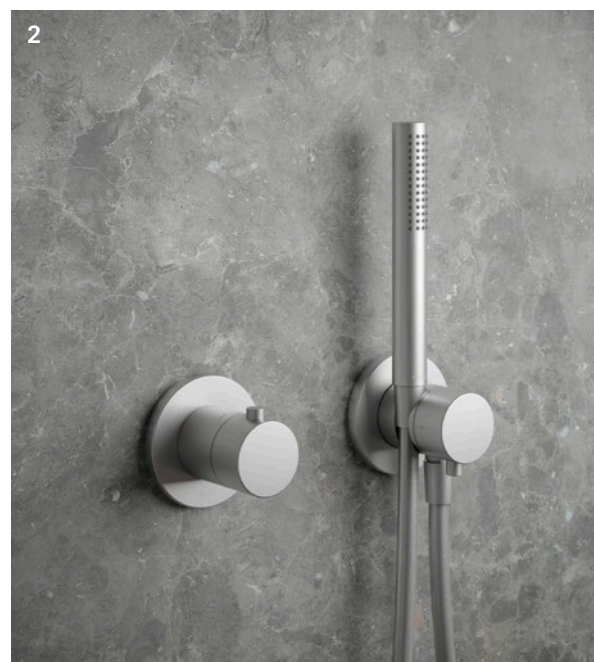

ALUMINIUM FINISH

With their velvety feel the IXMO fittings with aluminium finish really flatter the hands. They demonstrate their value through excellent workmanship and quality.

But the aluminium finish is extremely easy to care for, too. Fingerprints and water droplets are virtually invisible. These special properties are just as beneficial in the private bathroom as they are for use in public and semi-public areas, such as in clinics.