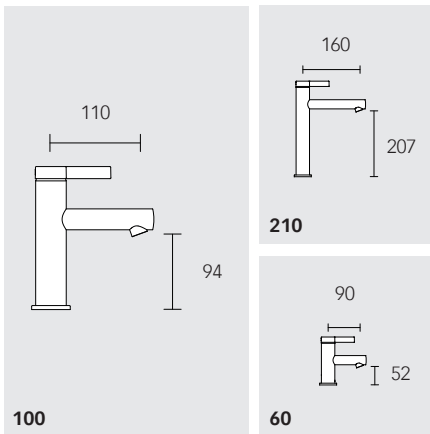

TECHNOLOGY

WASHBASIN AND BIDET

IXMO Pure single-lever basin mixer

With or without pull-rod basin waste

- Shape of decor disc: round / square
- Single hole installation with quick installation system
- Connection type: G 3/8 connector hoses
- Mixing cartridge with ceramic sealing gaskets
- Aerator M 20x1
- Flow rate: limited to 7 l/min
- Suitable for flow heaters
- Sound-tested

60 with basin waste: **595 04 XX 10 00**
60 without basin waste: **595 04 XX 11 00**

100 with basin waste: **595 02 XX 10 00**
100 without basin waste: **595 02 XX 11 00**

210 without basin waste: **595 10 XX 11 00**

Surfaces: **01, 37**