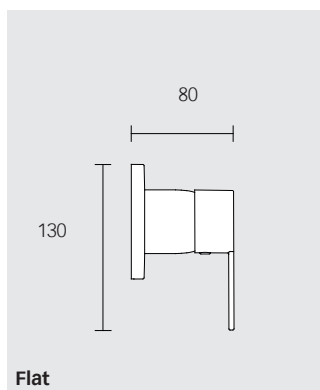

Soft

Flat

In-wall IXMO Flat single-lever mixer

- Shape of decor disc: round / square
- Connection type: G 1/2 rough part
- Mixing cartridge with ceramic sealing gaskets
- With temperature limiter
- Flow rate: 23 l/min
- Suitable for flow heaters
- Sound-tested
- Required rough part: **595 51 00 00 70**

Round decor disc: **595 51 XX 03 01**

Square decor disc: **595 51 XX 03 02**

Surfaces: **01, 37**