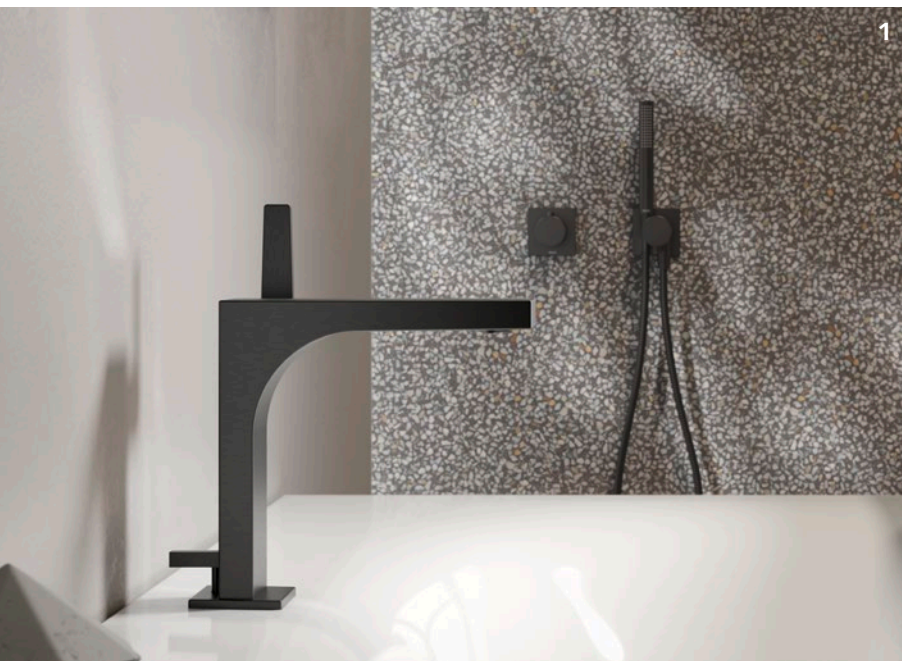

SURFACES

BRUSHED BLACK CHROME

In rich brushed black chrome the IXMO fittings are the ultimate eye-catcher and contrast elegantly with light backgrounds.

1. 1 EDITION 11 single-lever basin mixer
2. 2 IXMO thermostatic, 2-way stop and diverter valve with wall outlet for shower hose and hand shower bracket