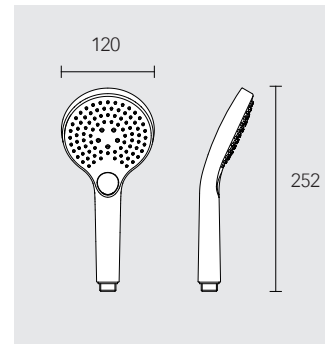

Hand shower

- Connection type: G 1/2
- With 3 kinds of jet: Normal, soft, massage jet
- Flow rate: 12 l/min
- Suitable for flow heaters

595 80 XX 03 00

Surfaces: **01, 07, 17, 37**