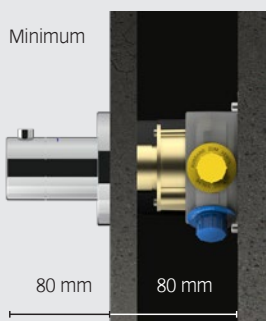

Round decor disc: **595 53 XX 00 01**

Square decor disc: **595 53 XX 00 02**

Surfaces: **01, 03, 05, 07, 13, 17, 37**

INSTALLATION INTELLIGENCE IXMO DEPTH COMPENSATION

The intelligent depth compensation feature of IXMO fittings can be finely adjusted for installation depths anywhere from 80 to 110 mm. The distance the single-lever mixer and the thermostat project out from the wall is always 80 mm.

THERMOSTAT

SINGLE-LEVER MIXER

TECHNOLOGY

SHOWER AND BATH TUB

Valves without wall outlet for shower hose

- Shape of decor disc: round / square
- Connection type: G 1/2 rough part
- Stop or diverter valve with ceramic sealing gaskets
- Suitable for flow heaters
- Sound-tested