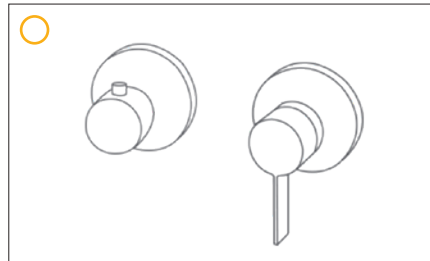

4 DESIGN

Choose your design from either round or square decor discs.

Round