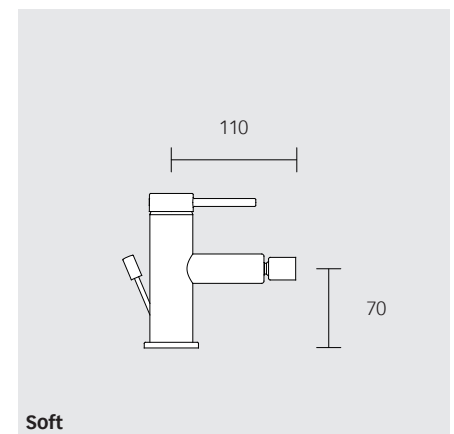

IXMO Soft single-lever bidet mixer

With 1 1/4 inch pull-rod basin waste

- Shape of decor disc: round / square
- Single hole installation with quick installation system
- Connection type: G 3/8 connector hoses
- Mixing cartridge with ceramic sealing gaskets
- M 18,5x1 ball joint aerator, stream angle adjustable +/- 20°
- Flow rate: limited to 7.6 l/min
- Suitable for flow heaters
- Sound-tested

595 09 XX 20 00

Surfaces: **01, 37**