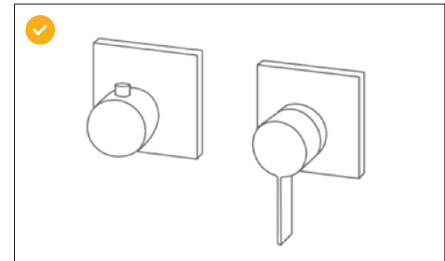

1 APPLICATION AREA

Choose between IXMO modules for shower or bath tub.

2 CONTROL TECHNOLOGY

Choose between single-lever mixer or thermostat.

3 DRAW-OFF POINTS

Define the type of water draw-off points (3 maximum).
bracket for hand shower

4 DESIGN

Choose your design from either round or square decor discs.

Square

5 HANDLE

Define your handle design.

6 SURFACE

There are seven extraordinarily elegant Surfaces to choose from.