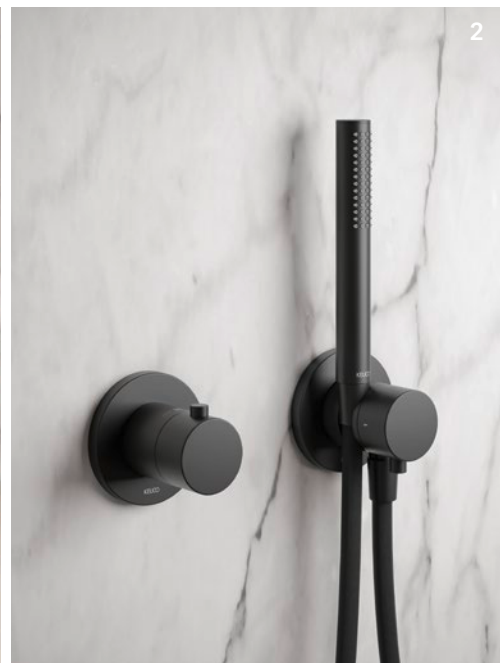

SURFACES

MATT BLACK

In matt black, IXMO sets powerful accents in the bathroom. With its fittings, accessories, and mirror cabinets, the variety of the KEUCO BLACK SELECTION assortment allows harmonious but also modern bathroom design.

www.keuco.com

1. 1 IXMO Pure single-lever basin mixer
2. 2 IXMO thermostat, 2-way stop and diverter valve with wall outlet for shower hose and hand shower bracket
3. 3 PLAN towel ring