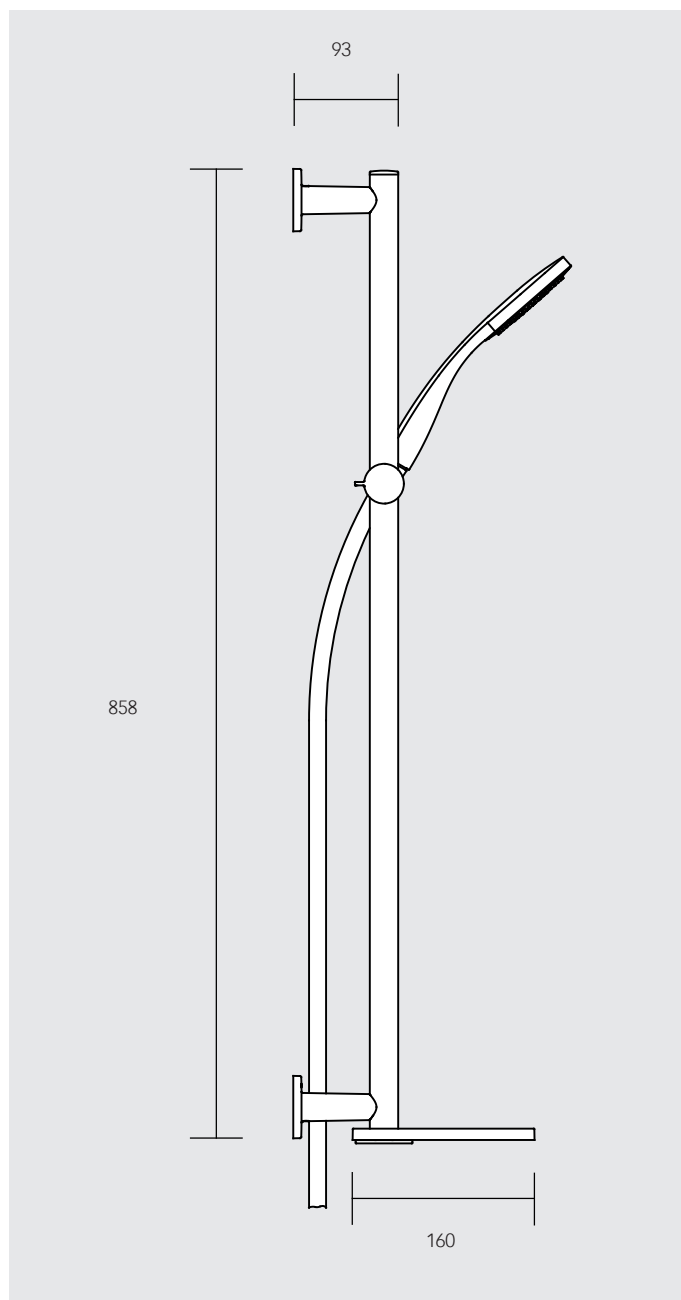

Round decor disc: **595 87 01 08 01**

Square decor disc: **595 87 01 08 02**

Surfaces: **01, 07, 17, 37**

Shower set with shelf

Hand shower sliding rail **595 85 01 09 XX**:

- Shape of decor disc: round / square
- Sliding bracket for shower head for hoses with conical nuts
- Usable optionally on left or right
- Adjustable angle of inclination
- With tile compensation plate (5 mm)
- Swivelling shelf