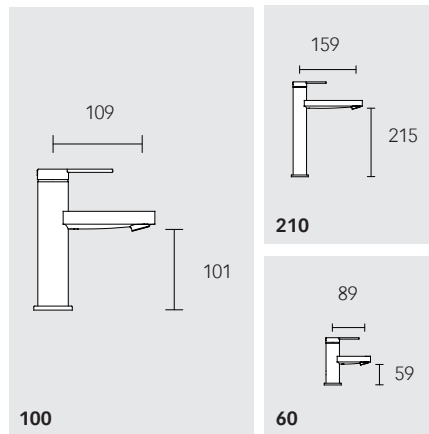

IXMO Flat single-lever basin mixer

With or without pull-rod basin waste

- Shape of decor disc: round / square
- Single hole installation with quick installation system
- Connection type: G 3/8 connector hoses
- Mixing cartridge with ceramic sealing gaskets
- M 24x1 aerator, stream angle adjustable +/- 6°
- Flow rate: limited to 7.6 l/min
- Suitable for flow heaters
- Sound-tested

60 with basin waste: **595 04 XX 30 00**
60 without basin waste: **595 04 XX 31 00**

100 with basin waste: **595 02 XX 30 00**
100 without basin waste: **595 02 XX 31 00**

210 without basin waste: **595 10 XX 31 00**

Surfaces: **01, 37**