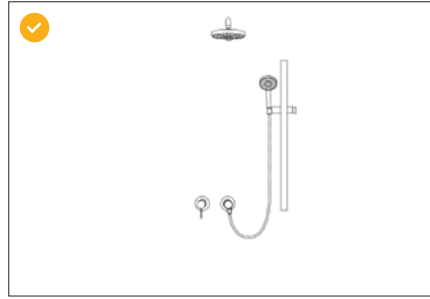

TO MATCH
KEUCO SENSOR APP

The user-friendly smartphone app for installation and servicing can be used without network infrastructure and Internet connection, but also has a powerful cloud solution. It allows the optimisation of service operations and savings in water and energy.

1 APPLICATION AREA

Choose between IXMO modules for shower or bath tub.

Shower

Bath tub

2 CONTROL TECHNOLOGY

Choose between single-lever mixer or thermostat.

Single-lever mixer

Thermostat