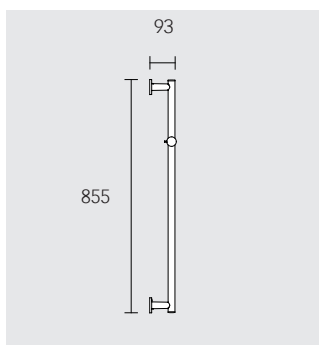

Hand shower sliding rail

- Shape of decor disc: round / square
- Sliding bracket for shower head for hoses with conical nuts
- Usable optionally on left or right
- Adjustable angle of inclination
- With tile compensation plate (5 mm)

Round decor disc: **595 85 XX 09 01**

Square decor disc: **595 85 XX 09 02**

Surfaces: **01, 07, 17, 37**