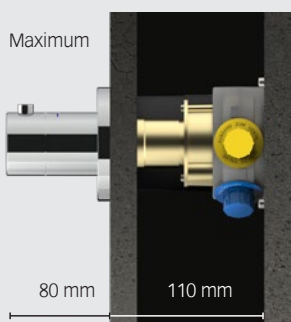

Round decor disc: **595 51 XX 02 01**

Square decor disc: **595 51 XX 02 02**

Surfaces: **01, 37**

In-wall thermostatic mixer

- Shape of decor disc: round / square
- Connection type: G 1/2 rough part
- Temperature regulator
- Safety shut-off at 38 °C
- Flow rate: 22 l/min
- Suitable for flow heaters
- Sound-tested
- Required rough part: **595 53 00 00 70**

Round decor disc: **595 53 XX 00 01**

Square decor disc: **595 53 XX 00 02**

Surfaces: **01, 03, 05, 07, 13, 17, 37**

INSTALLATION INTELLIGENCE IXMO DEPTH COMPENSATION

The intelligent depth compensation feature of IXMO fittings can be finely adjusted for installation depths anywhere from 80 to 110 mm. The distance the single-lever mixer and the thermostat project out from the wall is always 80 mm.

THERMOSTAT

SINGLE-LEVER MIXER

TECHNOLOGY

SHOWER AND BATH TUB

Valves without wall outlet for shower hose

- Shape of decor disc: round / square
- Connection type: G 1/2 rough part
- Stop or diverter valve with ceramic sealing gaskets
- Suitable for flow heaters
- Sound-tested