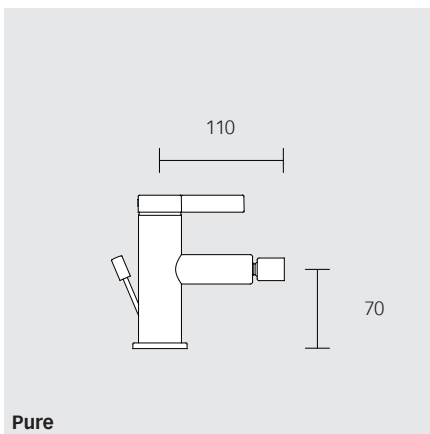

IXMO Pure single-lever bidet mixer

With 1 1/4 inch pull-rod basin waste

- Shape of decor disc: round / square
- Single hole installation with quick installation system
- Connection type: G 3/8 connector hoses
- Mixing cartridge with ceramic sealing gaskets
- M 18,5x1 ball joint aerator, stream angle adjustable +/- 20°
- Flow rate: limited to 7.6 l/min
- Suitable for flow heaters
- Sound-tested

595 09 XX 10 00

Surfaces: **01, 37**