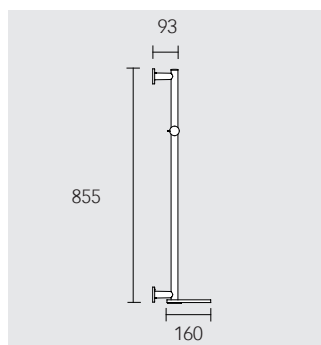

Hand shower sliding rail with shelf

- Shape of decor disc: round / square
- Sliding bracket for shower head for hoses with conical nuts
- Usable optionally on left or right
- Adjustable angle of inclination
- With tile compensation plate (5 mm)
- Swivelling shelf

Round decor disc:

595 85 01 09 11 dark grey shelf

595 85 01 09 21 white shelf

Square decor disc:

595 85 01 09 12 dark grey shelf

595 85 01 09 22 white shelf

Surfaces: **01**