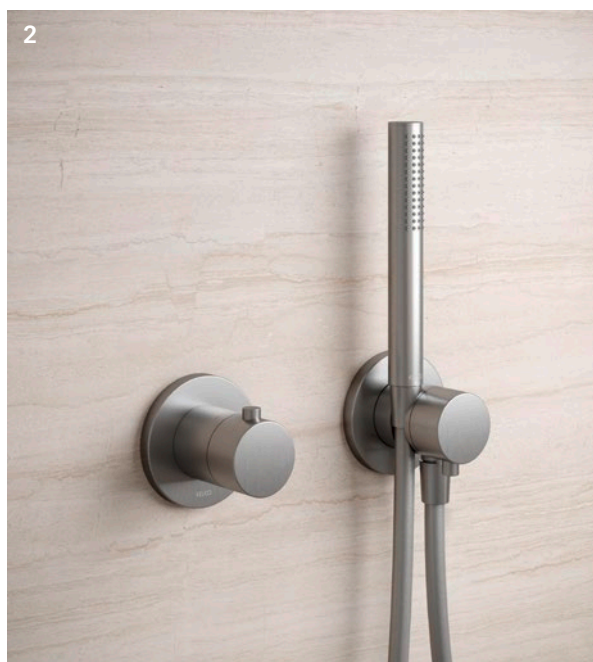

CHROME-PLATED

The classic: With their lustrous Surfaces, chrome-plated fittings are popular because of their maximum longevity. Crafting Surfaces is one of KEUCO's main areas of expertise. The chrome finish has an especially deep lustre, setting accents that set themselves apart in every bathroom.

- 1 IXMO Pure single-lever basin mixer
- 2 IXMO thermostat, 2-way stop and diverter valve with wall outlet for shower hose and hand shower bracket

SURFACES

MATT BLACK

In matt black, IXMO sets powerful accents in the bathroom. With its fittings, accessories, and mirror cabinets, the variety of the KEUCO BLACK SELECTION assortment allows harmonious but also modern bathroom design.

www.keuco.com

- 1 IXMO Pure single-lever basin mixer
- 2 IXMO thermostat, 2-way stop and diverter valve with wall outlet for shower hose and hand shower bracket
- 3 PLAN towel ring

STAINLESS STEEL FINISH