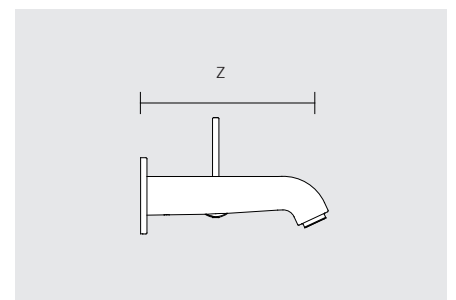

Wall mounted IXMO Soft single-lever basin mixer

Without basin waste

- Shape of decor disc: round / square
- Connection type: G 1/2 rough part
- Mixing cartridge with ceramic sealing gaskets
- With temperature limiter
- M 24x1 aerator, stream angle adjustable +/- 6°
- Flow rate: limited to 7.6 l/min
- Suitable for flow heaters
- Sound-tested
- Required rough part: **599 16 00 00 75**

depth z: 165 / 225 mm

Round decor disc, 165 mm: **595 16 XX 02 01**
Square decor disc, 165 mm: **595 16 XX 02 02**

Round decor disc, 225 mm: **595 16 XX 12 01**
Square decor disc, 225 mm: **595 16 XX 12 02**

Surfaces: **01, 37**