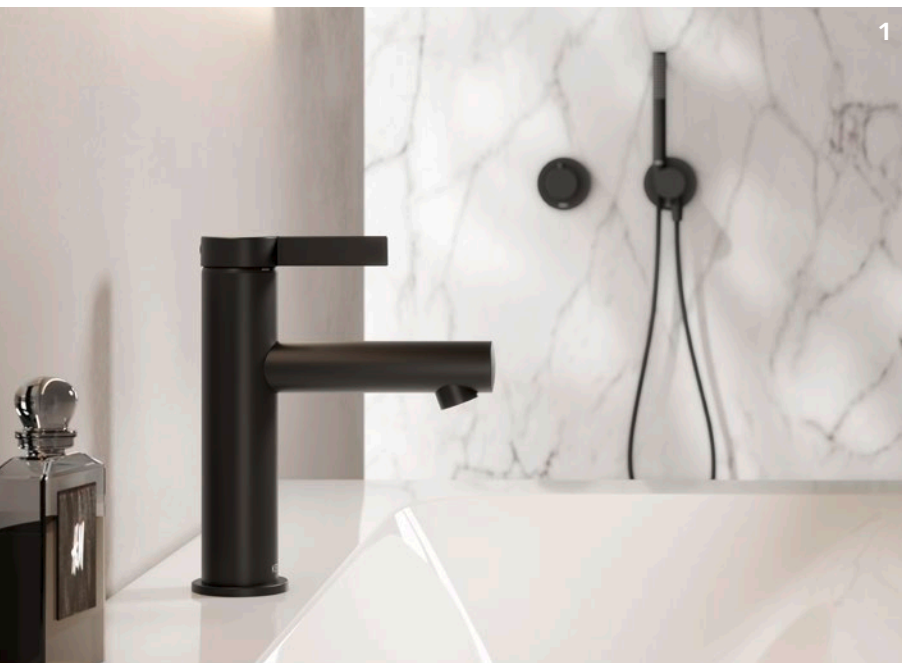

CHROME-PLATED

The classic: With their lustrous Surfaces, chrome-plated fittings are popular because of their maximum longevity. Crafting Surfaces is one of KEUCO's main areas of expertise. The chrome finish has an especially deep lustre, setting accents that set themselves apart in every bathroom.

- 1 IXMO Pure single-lever basin mixer
- 2 IXMO thermostat, 2-way stop and diverter valve with wall outlet for shower hose and hand shower bracket

SURFACES

MATT BLACK

In matt black, IXMO sets powerful accents in the bathroom. With its fittings, accessories, and mirror cabinets, the variety of the KEUCO BLACK SELECTION assortment allows harmonious but also modern bathroom design.