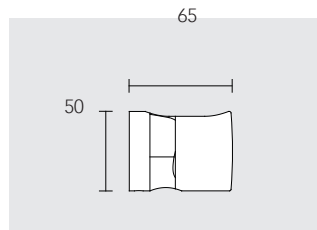

Hand shower bracket

- Hand shower bracket for hoses with conical nuts,
- Two positions (90° vertical / 60° to front)

595 91 XX 00 00

Surfaces: **01, 07, 17, 37**