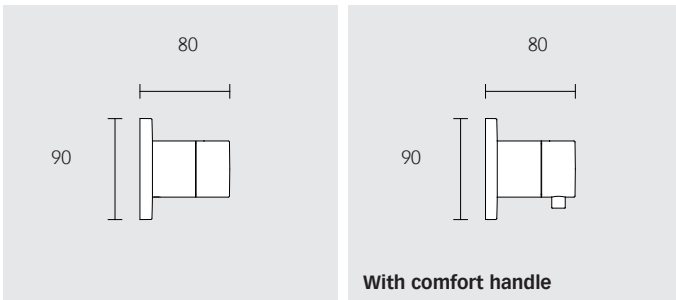

THERMOSTAT

SINGLE-LEVER MIXER

TECHNOLOGY

SHOWER AND BATH TUB

Valves without wall outlet for shower hose

- Shape of decor disc: round / square
- Connection type: G 1/2 rough part
- Stop or diverter valve with ceramic sealing gaskets
- Suitable for flow heaters
- Sound-tested