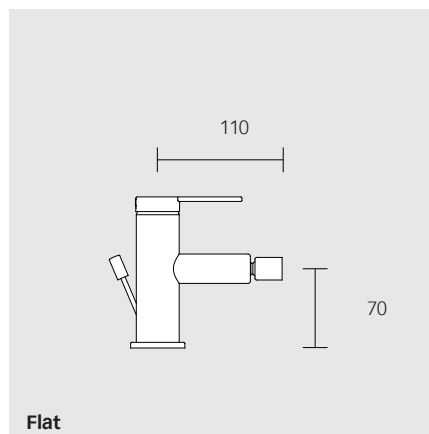

IXMO Flat single-lever bidet mixer

With 1 1/4 inch pull-rod basin waste

- Shape of decor disc: round / square
- Single hole installation with quick installation system
- Connection type: G 3/8 connector hoses
- Mixing cartridge with ceramic sealing gaskets
- M 18,5x1 ball joint aerator, stream angle adjustable +/- 20°
- Flow rate: limited to 7.6 l/min
- Suitable for flow heaters
- Sound-tested

595 09 XX 30 00

Surfaces: **01, 37**