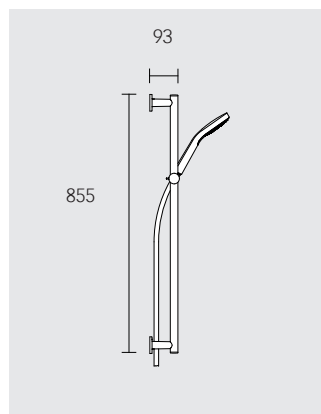

Shower set

Hand shower sliding rail **595 85 XX 09 0X**:

- shape of decor disc: round / square
- Sliding bracket for shower head for hoses with conical nuts
- Usable optionally on left or right
- Adjustable angle of inclination
- With tile compensation plate (5 mm)

Hand shower **595 80 XX 03 00**:

- With 3 kinds of jet: Normal, soft, massage jet
- Flow rate: 12 l/min
- Suitable for flow heaters

Shower hose **549 95 XX 16 00**:

- Length: 1600 mm
- Conical nuts on both sides (G1/2)
- Anti-twist safeguard on shower end

Round decor disc: **595 87 01 08 01**

Square decor disc: **595 87 01 08 02**

Surfaces: **01, 07, 17, 37**