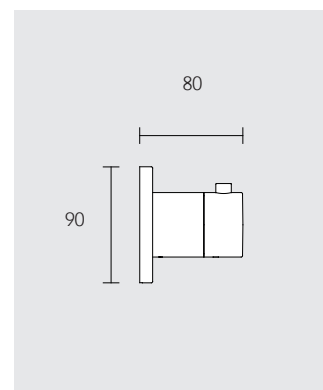

In-wall IXMO Pure single-lever mixer

- Shape of decor disc: round / square
- Connection type: G 1/2 rough part
- Mixing cartridge with ceramic sealing gaskets
- With temperature limiter
- Flow rate: 23 l/min
- Suitable for flow heaters
- Sound-tested
- Required rough part: **595 51 00 00 70**

Round decor disc: **595 51 XX 95 01**

Square decor disc: **595 51 XX 95 02**

Surfaces: **01, 03, 05, 07, 13, 17, 37**

In-wall IXMO Flat single-lever mixer

- Shape of decor disc: round / square
- Connection type: G 1/2 rough part
- Mixing cartridge with ceramic sealing gaskets
- With temperature limiter
- Flow rate: 23 l/min
- Suitable for flow heaters
- Sound-tested
- Required rough part: **595 51 00 00 70**

Round decor disc: **595 51 XX 03 01**

Square decor disc: **595 51 XX 03 02**

Surfaces: **01, 37**

In-wall IXMO Soft single-lever mixer

- Shape of decor disc: round / square
- Connection type: G 1/2 rough part
- Mixing cartridge with ceramic sealing gaskets
- With temperature limiter
- Flow rate: 23 l/min
- Suitable for flow heaters
- Sound-tested
- Required rough part: **595 51 00 00 70**

Round decor disc: **595 51 XX 02 01**

Square decor disc: **595 51 XX 02 02**

Surfaces: **01, 37**

In-wall thermostatic mixer

- Shape of decor disc: round / square
- Connection type: G 1/2 rough part
- Temperature regulator
- Safety shut-off at 38 °C
- Flow rate: 22 l/min
- Suitable for flow heaters
- Sound-tested
- Required rough part: **595 53 00 00 70**

Round decor disc: **595 53 XX 00 01**

Square decor disc: **595 53 XX 00 02**

Surfaces: **01, 03, 05, 07, 13, 17, 37**

INSTALLATION INTELLIGENCE IXMO DEPTH COMPENSATION

The intelligent depth compensation feature of IXMO fittings can be finely adjusted for installation depths anywhere from 80 to 110 mm. The distance the single-lever mixer and the thermostat project out from the wall is always 80 mm.

THERMOSTAT

SINGLE-LEVER MIXER