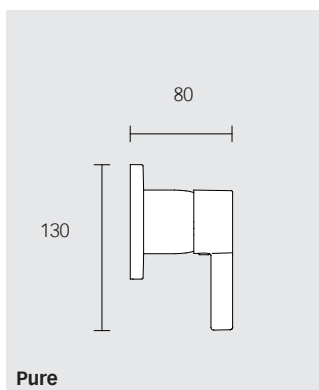

Flat

Pure

In-wall IXMO Pure single-lever mixer

- Shape of decor disc: round / square
- Connection type: G 1/2 rough part
- Mixing cartridge with ceramic sealing gaskets
- With temperature limiter
- Flow rate: 23 l/min
- Suitable for flow heaters
- Sound-tested
- Required rough part: **595 51 00 00 70**

Round decor disc: **595 51 XX 95 01**

Square decor disc: **595 51 XX 95 02**

Surfaces: **01, 03, 05, 07, 13, 17, 37**