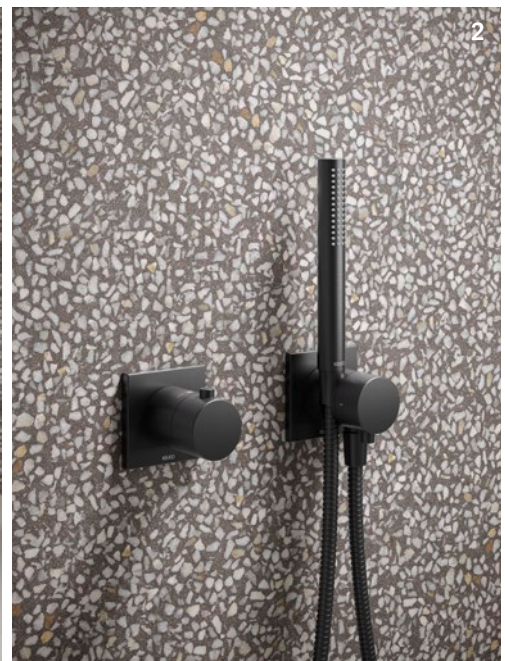

SURFACES

BRUSHED BLACK CHROME

In rich brushed black chrome the IXMO fittings are the ultimate eye-catcher and contrast elegantly with light backgrounds.

1. 1 EDITION 11 single-lever basin mixer
2. 2 IXMO thermostatic, 2-way stop and diverter valve with wall outlet for shower hose and hand shower bracket