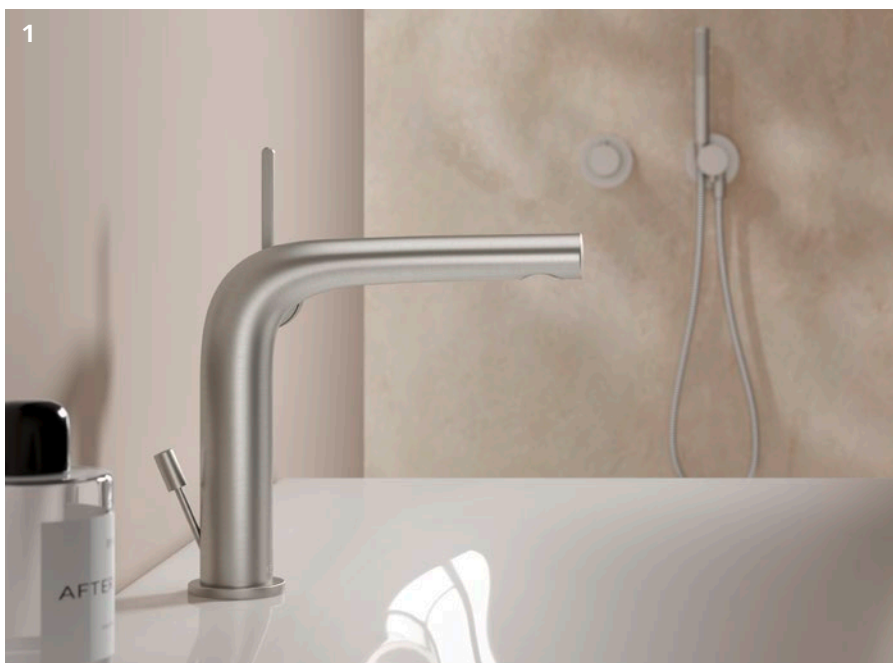

SURFACES

BRUSHED BRONZE

With their extravagant metal Surfaces, the IXMO fittings in brushed bronze add a touch of luxury to the bathroom in the upscale hotel sector or the private bathroom.

- 1 EDITION 11 single-lever basin mixer
- 2 IXMO thermostat, 2-way stop and diverter valve with wall outlet for shower hose and hand shower bracket

BRUSHED NICKEL

Brushed nickel IXMO fittings produce extraordinary bathrooms that have a personal and comfortable feel – but not without a touch of extravagance.

- 1 EDITION 400 single-lever basin mixer
- 2 IXMO thermostat, 2-way stop and diverter valve with wall outlet for shower hose and hand shower bracket