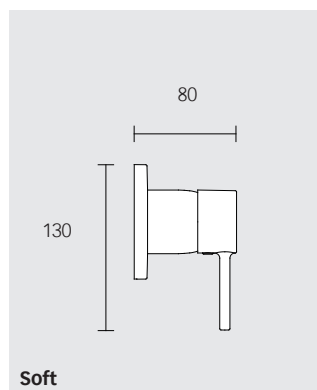

Soft

In-wall IXMO Soft single-lever mixer

- Shape of decor disc: round / square
- Connection type: G 1/2 rough part
- Mixing cartridge with ceramic sealing gaskets
- With temperature limiter
- Flow rate: 23 l/min
- Suitable for flow heaters
- Sound-tested
- Required rough part: **595 51 00 00 70**

Round decor disc: **595 51 XX 02 01**

Square decor disc: **595 51 XX 02 02**

Surfaces: **01, 37**