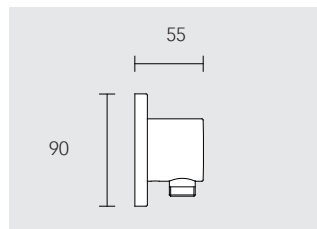

Wall outlet for shower hose

- Shape of decor disc: round / square
- Connection type: G 1/2 wall union
- G 1/2 wall outlet for shower hose
- Intrinsicly safe against backflow as per DIN EN 1717
- Suitable for flow heaters
- Sound-tested
- Optional rough part: **595 47 00 01 70**

Round decor disc: **595 47 XX 00 01**

Square decor disc: **595 47 XX 00 02**

Surfaces: **01, 03, 05, 07, 13, 17, 37**