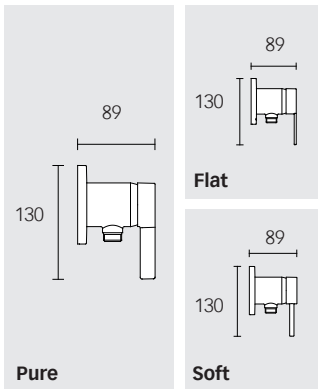

Round decor disc: **595 17 XX 11 01**
Square decor disc: **595 17 XX 11 02**

Surfaces: **01, 37**

TECHNOLOGY

SHOWER AND BATH TUB

In-wall single-lever shower mixer, with wall outlet for shower hose

- Shape of decor disc: round / square
- Connection type: G 1/2 rough part
- G 1/2 wall outlet for shower hose
- Mixing cartridge with ceramic sealing gaskets
- With temperature limiter
- Flow rate: 13 l/min
- Inherently safe against backflow as per DIN EN 1717
- Suitable for flow heaters
- Sound-tested
- Required rough part: **595 52 00 01 70**