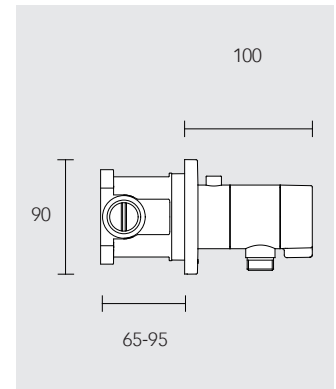

TECHNOLOGY

SHOWER AND BATH TUB

In-wall single-lever shower mixer, with wall outlet for shower hose

- Shape of decor disc: round / square
- Connection type: G 1/2 rough part
- G 1/2 wall outlet for shower hose
- Mixing cartridge with ceramic sealing gaskets
- With temperature limiter
- Flow rate: 13 l/min
- Inherently safe against backflow as per DIN EN 1717
- Suitable for flow heaters
- Sound-tested
- Required rough part: **595 52 00 01 70**

IXMO Pure

Round decor disc: **595 52 XX 95 01**
Square decor disc: **595 52 XX 95 02**
Surfaces: **01, 17, 37**

IXMO Flat

Round decor disc: **595 52 XX 03 01**
Square decor disc: **595 52 XX 03 02**
Surfaces: **01, 37**

IXMO Soft

Round decor disc: **595 52 XX 02 01**
Square decor disc: **595 52 XX 02 02**
Surfaces: **01, 37**

In-wall single-lever shower mixer set, with wall outlet for shower hose

Single-lever shower mixer:

- Shape of decor disc: round / square
- Connection type: G 1/2 rough part
- G 1/2 wall outlet for shower hose
- Mixing cartridge with ceramic sealing gaskets
- With temperature limiter
- Flow rate: 13 l/min
- Inherently safe against backflow as per DIN EN 1717
- Suitable for flow heaters
- Sound-tested
- Required rough part: **595 52 00 01 70**

IXMO Pure

Round decor disc: **595 52 XX 95 21**
Square decor disc: **595 52 XX 95 22**

Surfaces: 01

In-wall thermostat shower mixer set, with wall outlet for shower hose

- Shape of decor disc: round / square
- Connection type: G 1/2 rough part
- G 1/2 wall outlet for shower hose
- Temperature regulator
- Safety shut-off at 38 °C
- Shut-off valve with ceramic sealing gaskets
- Flow rate: 12 l/min
- Inherently safe against backflow as per DIN EN 1717
- Suitable for flow heaters
- Sound-tested
- Required rough part: **595 54 00 01 70**

Round decor disc: **595 54 XX 00 01**

Square decor disc: **595 54 XX 00 02**

Surfaces: 01, 17, 37