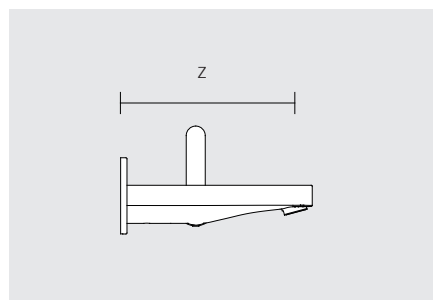

Wall mounted IXMO Flat single-lever basin mixer

Without basin waste

- Shape of decor disc: round / square
- Connection type: G 1/2 rough part
- Mixing cartridge with ceramic sealing gaskets
- With temperature limiter
- M 24x1 aerator, stream angle adjustable +/- 6°
- Flow rate: limited to 7.6 l/min
- Suitable for flow heaters
- Sound-tested
- Required rough part: **599 16 00 00 75**

Depth z: 165 / 225 mm

Round decor disc, 165 mm: **595 16 XX 03 01**
Square decor disc, 165 mm: **595 16 XX 03 02**

Round decor disc, 225 mm: **595 16 XX 13 01**
Square decor disc, 225 mm: **595 16 XX 13 02**

Surfaces: **01, 37**