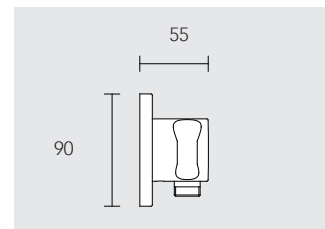

Wall outlet for shower hose with hand shower bracket

- Shape of decor disc: round / square
- Connection type: G 1/2 wall union
- G 1/2 wall outlet for shower hose
- Hand shower bracket for hoses with conical nuts
- Intrinsicly safe against backflow as per DIN EN 1717
- Suitable for flow heaters
- Sound-tested
- Optional rough part: **595 47 00 01 70**

Round decor disc: **595 92 XX 00 01**

Square decor disc: **595 92 XX 00 02**

Surfaces: **01, 03, 05, 07, 13, 17, 37**

WITHOUT ADAPTER INTERCHANGED WATERWAYS

In cases where the water pipes are interchanged in the bathroom, no additional adapter needs to be acquired. This is because IXMO thermostats have an integrated solution, which allows the assemblies to be simply swapped in the rough part.