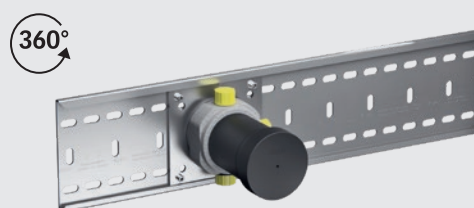

All modules can be flexibly installed in a 360° range, with the exception of the single-lever mixer. The mounting rail can be used in either a horizontal or vertical position.