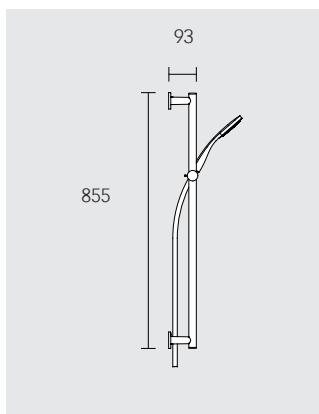

Shower set

Hand shower sliding rail **595 85 01 08 0X**:

- Shape of decor disc: round / square
- Sliding bracket for shower head for hoses with conical nuts
- Usable optionally on left or right
- Adjustable angle of inclination
- With tile compensation plate (5 mm)

Hand shower **595 80 01 01 00**:

- With normal jet
- With anti-calcification system
- Flow rate: 11 l/min
- Suitable for flow heaters

Shower hose **549 95 01 16 00**:

- Length: 1600 mm
- Conical nuts on both sides (G1/2)
- Anti-twist safeguard on shower end

Round decor disc: **595 87 01 09 21**

Square decor disc: **595 87 01 09 22**

Surfaces: **01**