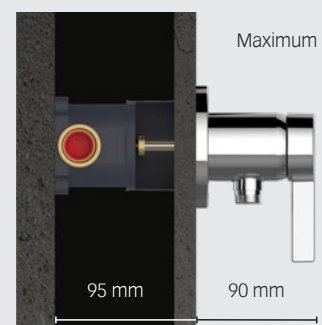

SINGLE-LEVER MIXER