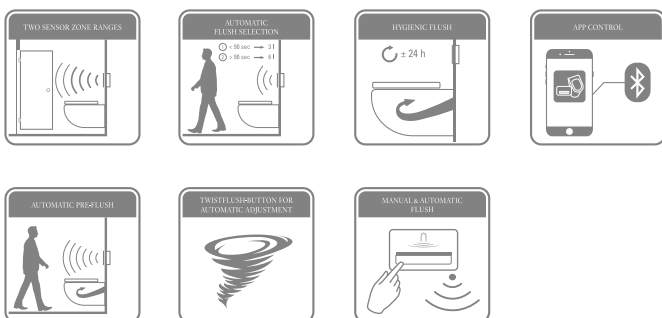

Get to know all of the advantages of ProActive+ here