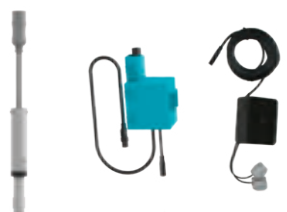

9209 16 00
Hygiene flush with power
supply unit. Pipe flushing in
accordance with EN 806-5
to avoid stagnant water