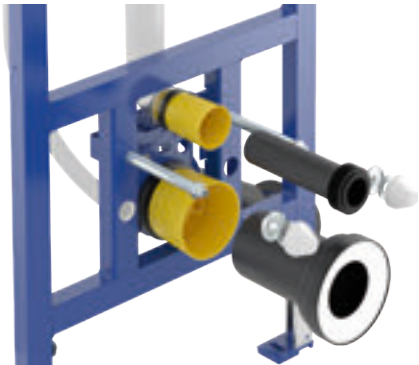

FEATURES THAT STAND OUT

Integrated vertical support struts for improved stability with modern, flat designs. Thanks to the use of closed rectangular profiles, the steel frames for the installation systems exhibit extraordinary flexural strength.

SupraFix
3.0