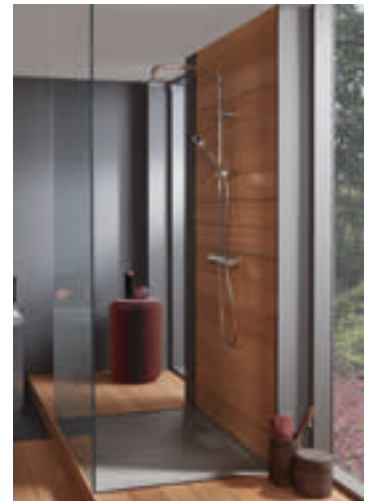

Element for concealed tap fittings

9209 34 00

Width 525 mm | Height 1120 mm | Depth 135 mm

- Self-supporting steel frame, 40 x 30 mm, powder-coated
- Self-locking feet with adjustable base plates
- Height-adjustment of feet 0–200 mm
- Depth-adjustment of wall bracket 135–205 mm
- Incl. wall mounting with angled positioning also for corner installation
- Fully-assembled and incl. comprehensive fastening and connection materials