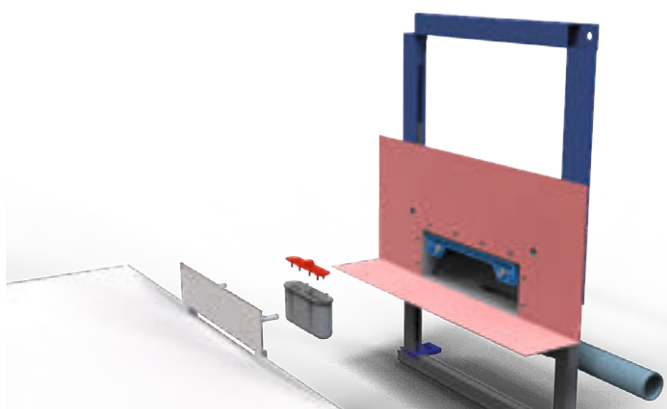

WALL DRAIN UNITS – COMBINATION WITH WALLWAY

Simple and elegant. Drain in the wall.

The combination of the ViConnect and Wallway collections represents the first generation of Quarry® shower trays with a wall drain for maximum hygiene and safety in the bathroom.

Highlights

- Pre-fitted collar for sealing at wall and floor
- Certified sealing system
- Fully-assembled incl. comprehensive fastening and connection materials

Further dry-wall installation features

- Self-supporting steel frame, 40 x 30 mm, powder-coated
- Self-locking feet for installation by one person
- Height-adjustment of feet 0–200 mm, swivel base plates
- Depth-adjustment of angled wall bracket 135–205 mm
- For Villeroy & Boch Wallway shower trays that are sealed and installed like tiles

UCWAS0343

ViConnect wall drain unit incl. frame, for dry-wall installation

UCWAS0344

ViConnect wall drain unit, for mortared installation

Installation video

Scan the QR code to call up the installation video.