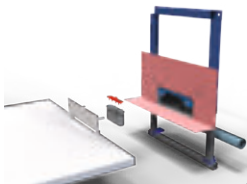

Dry-wall construction: Installation systems for other areas of the bathroom _____ 14

Urinals, bidets, washbasins, shower trays,
baths, service sinks, handles