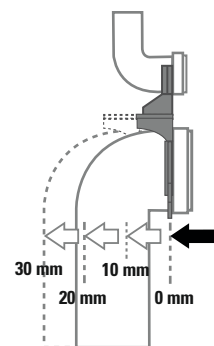

Easy-to-install waste bend with four settings ensures easier connections even in tight spaces.