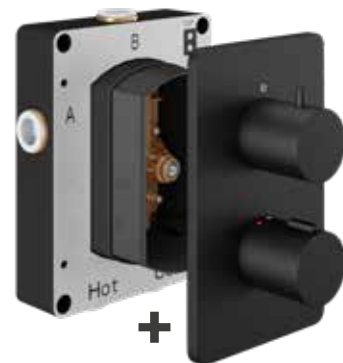

TSEZ-92-2061

£524.00

min
0.5
bar

2 Outlet - each outlet can only be used independently

2 OUTLET EZ₂ THERMOSTATIC CONCEALED SHOWER VALVE AND 2 HANDLE FINISHING SET

TSEZ-92-2062

£554.00

min
0.5
bar