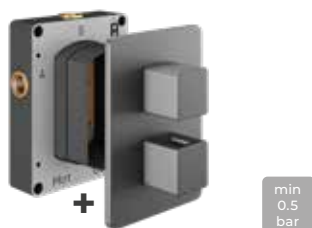

1 outlet - 2 Square Handles