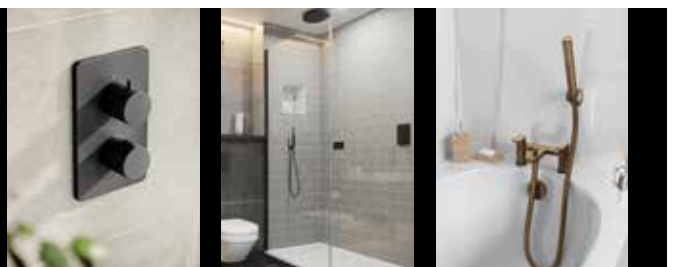

Complete Set - 3 Handles

3 Outlet – up to 2 outlets can be controlled simultaneously

3 OUTLET EZ₃ THERMOSTATIC CONCEALED SHOWER VALVE AND 3 HANDLE FINISHING SET

TSEZ-93-2063

£739.00

min
0.5
bar

Watch the EZ box video

Shop the range

For individual EZ Box components
and the full colour range see pages 178-181