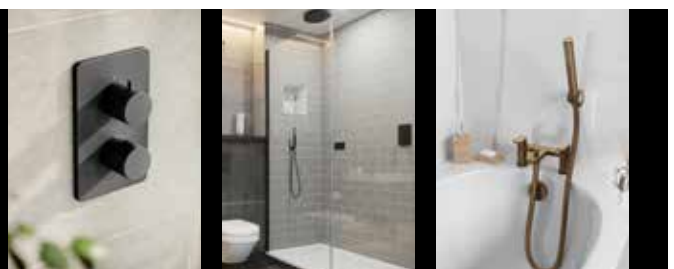

Iso Pro - Shower Valves Packs - Anthracite

Complete sets include the EZ box and finishing set

Iso Pro Complete Set - 2 Handles

1 Outlet

1 OUTLET EZ₂ THERMOSTATIC CONCEALED SHOWER VALVE AND 2 HANDLE FINISHING SET

TSEZ-92-8691

£564.00

min
0.5
bar

2 Outlet - each outlet can only be used independently

2 OUTLET EZ₂ THERMOSTATIC CONCEALED SHOWER VALVE AND 2 HANDLE FINISHING SET

TSEZ-92-8692

£599.00

min
0.5
bar

3 Outlet - each outlet can only be used independently

3 OUTLET EZ₂ THERMOSTATIC CONCEALED SHOWER VALVE AND 2 HANDLE FINISHING SET

TSEZ-92-8693

£699.00

min
0.5
bar

Iso Pro Complete Set - 3 Handles

3 Outlet – up to 2 outlets can be controlled simultaneously

3 OUTLET EZ₃ THERMOSTATIC CONCEALED SHOWER VALVE AND 3 HANDLE FINISHING SET

TSEZ-93-8693

£789.00

min
0.5
bar

Optional Metal Fixing Plate
(Not suitable for the EZ₃ box)

EPFP-05-3005
£39.00

Watch the EZ box video

Shop the range

For individual EZ Box components and the full colour range see pages 178-181