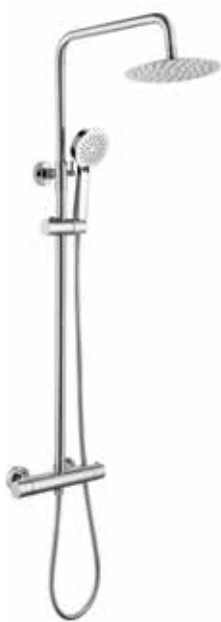

Ki - Shower Accessories - Chrome

THERMOSTATIC WALL MOUNTED SHOWER MIXER

VESK-65-0220

£389.00

ROUND FIXED SHOWER HEAD 250mm

TBTS-412-5025

£149.00

ROUND FIXED WALL ARM 380mm