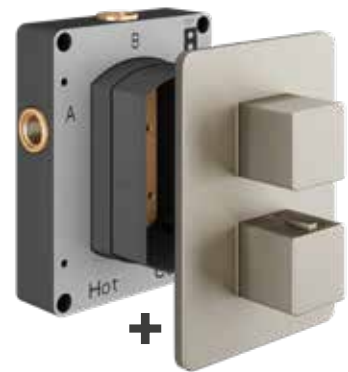

Plan - Shower Valves - Brushed Nickel

Complete sets include the EZ box and finishing set

Complete Set - 2 Handles

1 Outlet

1 OUTLET EZ₂ THERMOSTATIC CONCEALED SHOWER VALVE AND 2 HANDLE FINISHING SET

TSEZ-92-0771

£564.00

min
0.5
bar