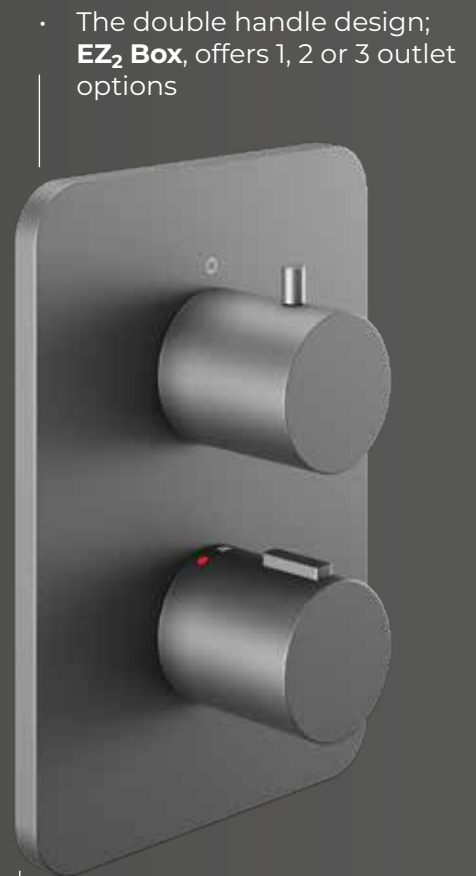

- The double handle design; **EZ₂ Box**, offers 1, 2 or 3 outlet options

- Triple handle option also available; The **EZ₃ Box**, can control up to 3 outlets, with two outlets being used simultaneously if required.

Watch the EZ BOX installation video

Watch the EZ box product video