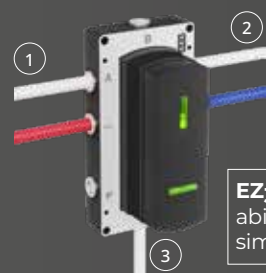

THE SLIMMEST RECESSED SHOWER VALVE...

- Can be installed in a single stud wall
- Save space in your shower

EASY TO INSTALL...

EZ₂ - up to 3 outlets that work independently

EZ₃ - up to 3 outlets with ability for 2 outlets to work simultaneously