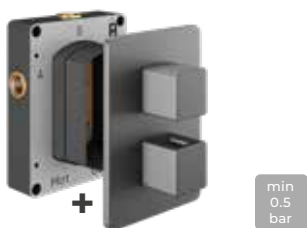

3 outlet - 2 Square Handles