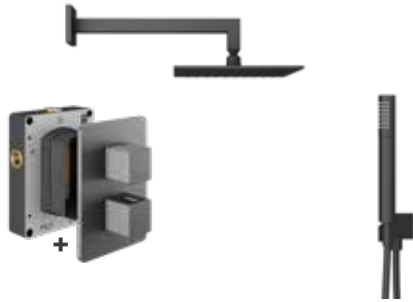

PACK 3 – SQUARE

2 outlet shower valve, fixed square shower head & wall arm, handset

DESCRIPTION	PRODUCT CODE	PRICE
CHROME	TBKT-25-0273	£849.00
BRUSHED NICKEL	TBKT-25-0773	£999.00
MATT BLACK	TBKT-25-2073	£899.00
BRUSHED BRONZE	TBKT-25-2873	£999.00
MATT ANTHRACITE	TBKT-25-8673	£999.00

PACK 4 – SQUARE

2 outlet shower valve, fixed square head, ceiling arm and handset