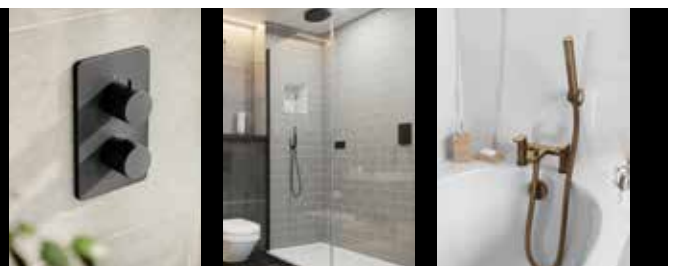

Complete Set - 3 Handles

3 Outlet - up to 2 outlets can be controlled simultaneously

3 OUTLET EZ₃ THERMOSTATIC CONCEALED SHOWER VALVE AND 3 HANDLE FINISHING SET

TSEZ-93-0263

£679.00

min
0.5
bar

Watch the EZ box video

Shop the range

For individual EZ Box components
and the full colour range see pages 178-181