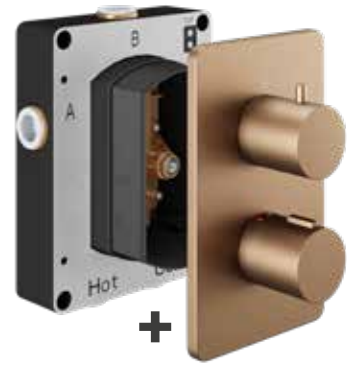

WALL MOUNTED
BATH SPOUT

TBTS-348-3802

£119.00

min
0.5
bar

For water-saving technologies see page 202

Iso - Shower Valves - Brushed Bronze

Complete sets include the EZ box and finishing set

Complete Set - 2 Handles

1 Outlet

1 OUTLET EZ₂ THERMOSTATIC CONCEALED SHOWER VALVE AND 2 HANDLE FINISHING SET

TSEZ-92-2861

£544.00

min
0.5
bar

2 Outlet - each outlet can only be used independently

2 OUTLET EZ₂ THERMOSTATIC CONCEALED SHOWER VALVE AND 2 HANDLE FINISHING SET