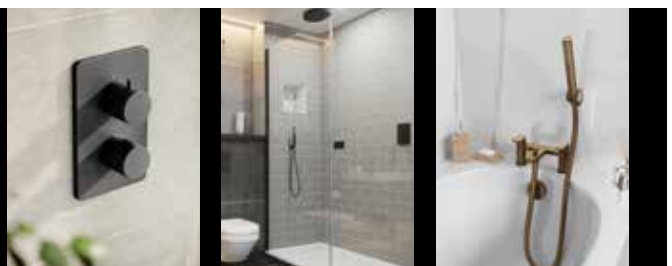

Iso Pro Complete Set - 3 Handles

3 Outlet – up to 2 outlets can be controlled simultaneously

3 OUTLET EZ₃ THERMOSTATIC CONCEALED SHOWER VALVE AND 3 HANDLE FINISHING SET

TSEZ-93-2893

£789.00

min
0.5
bar

Watch the EZ box video

Shop the range

For individual EZ Box components
and the full colour range see pages 178-181