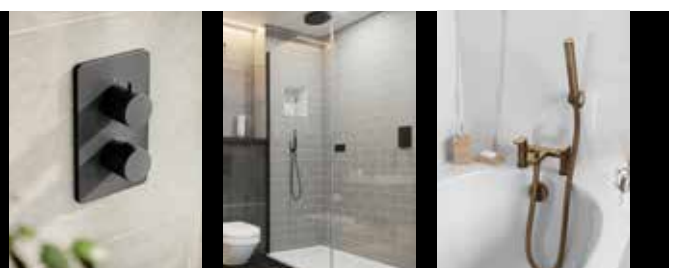

Complete Set - 3 Handles

3 Outlet – up to 2 outlets can be controlled simultaneously

3 OUTLET EZ₃ THERMOSTATIC CONCEALED SHOWER VALVE AND 3 HANDLE FINISHING SET

TSEZ-93-0773

£789.00

min
0.5
bar

Optional Metal Fixing Plate
(Not suitable for the EZ₃ box)

EPFP-05-3005
£39.00

Watch the EZ box video

Shop the range

For individual EZ Box components
and the full colour range see pages 178-181