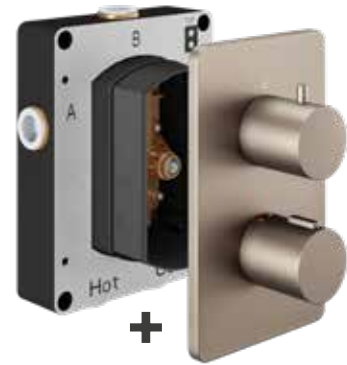

BATH/SHOWER 3 TAP HOLE DECK MIXER

TBTS-057-3203

£339.00

min
2
bar

Ki - Shower Valves - Brushed Nickel

Complete sets include the EZ box and finishing set

Complete Set - 2 Handles

1 Outlet

1 OUTLET EZ₂ THERMOSTATIC CONCEALED SHOWER VALVE AND 2 HANDLE FINISHING SET

TSEZ-92-0761

£544.00

min
0.5
bar

2 Outlet - each outlet can only be used independently

2 OUTLET EZ₂ THERMOSTATIC CONCEALED SHOWER VALVE AND 2 HANDLE FINISHING SET