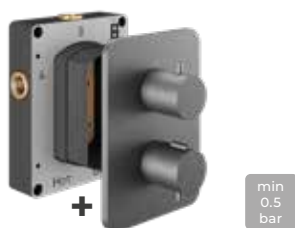

Showering Sets

Shower Valve Complete Box Sets

1 Outlet with 2 handles options

Set includes:

- 1 x EZ₂ Box
- 1 x Finish Set

1 outlet - 2 Round Handles

DESCRIPTION	PRODUCT CODE	PRICE
CHROME	TSEZ-92-0261	£484.00
BRUSHED NICKEL	TSEZ-92-0761	£544.00
MATT BLACK	TSEZ-92-2061	£524.00
BRUSHED BRONZE	TSEZ-92-2861	£544.00
MATT ANTHRACITE	TSEZ-92-8661	£544.00