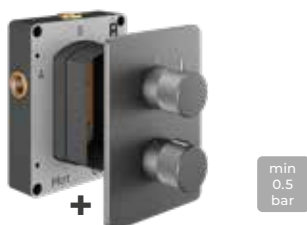

1 outlet - 2 Iso Pro Knurled Handles