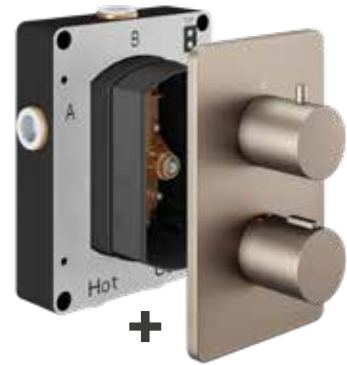

Iso - Shower Valves - Brushed Nickel

Complete sets include the EZ box and finishing set