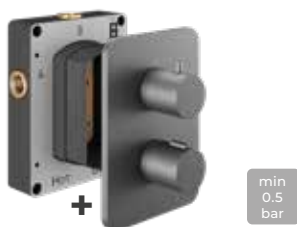

Optional Metal Fixing Plate
(Not suitable for the EZ₃ box)

EPFP-05-3005
£39.00

3 Outlet with 2 handles options

(each outlet can only be used independently)

Set includes:

1 x EZ₂ Box

1 x Finish Set

3 outlet - 2 Round Handles