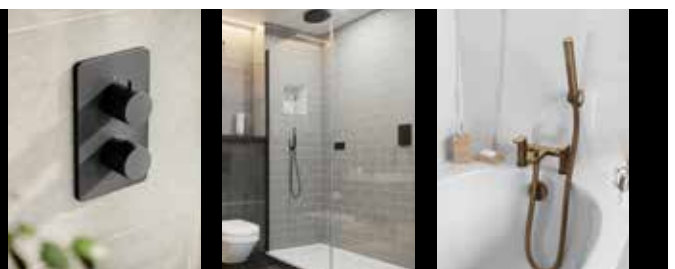

3 OUTLET EZ₂ THERMOSTATIC CONCEALED SHOWER VALVE AND 2 HANDLE FINISHING SET

TSEZ-92-0263

£534.00

min
0.5
bar

Complete Set - 3 Handles

3 Outlet – up to 2 outlets can be controlled simultaneously

3 OUTLET EZ₃ THERMOSTATIC CONCEALED SHOWER VALVE AND 3 HANDLE FINISHING SET

Ki - Shower Accessories - Chrome

THERMOSTATIC WALL MOUNTED SHOWER MIXER

VESK-65-0220

£389.00

ROUND FIXED SHOWER HEAD 250mm

TBTS-412-5025

£149.00

ROUND FIXED WALL ARM 380mm