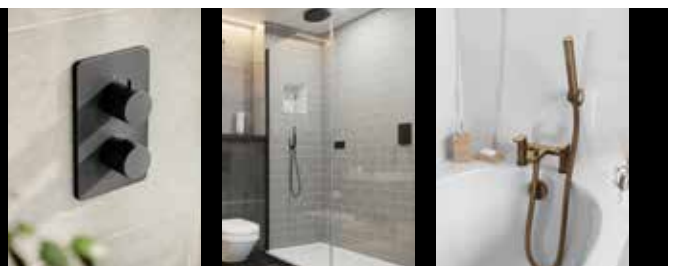

3 Outlet - each outlet can only be used independently

3 OUTLET EZ₂ THERMOSTATIC CONCEALED SHOWER VALVE AND 2 HANDLE FINISHING SET

TSEZ-92-2073

£659.00

min
0.5
bar

Complete Set - 3 Handles

3 Outlet – up to 2 outlets can be controlled simultaneously

Shop the range

For individual EZ Box components
and the full colour range see pages 178-181

Plan - Shower Accessories - Matt Black

SQUARE FIXED SHOWER HEAD 250mm

TBTS-415-5225

£165.00

SQUARE FIXED WALL ARM 380mm