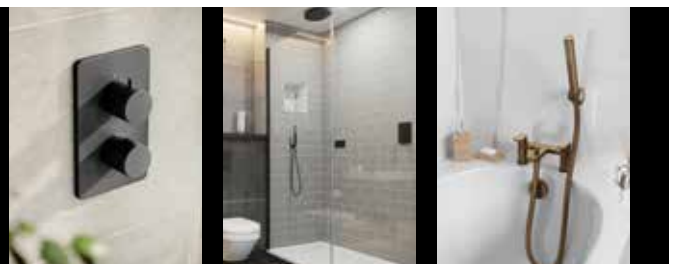

3 Outlet – up to 2 outlets can be controlled simultaneously

3 OUTLET EZ₃ THERMOSTATIC CONCEALED SHOWER VALVE AND 3 HANDLE FINISHING SET

TSEZ-93-2863

£779.00

min
0.5
bar

Watch the EZ box video

Shop the range

For individual EZ Box components
and the full colour range see pages 178-181

Ki - Shower Accessories - Brushed Bronze

ROUND FIXED SHOWER HEAD 250mm

TBTS-418-5025

£199.00

ROUND FIXED WALL ARM 380mm

TBTS-418-6038