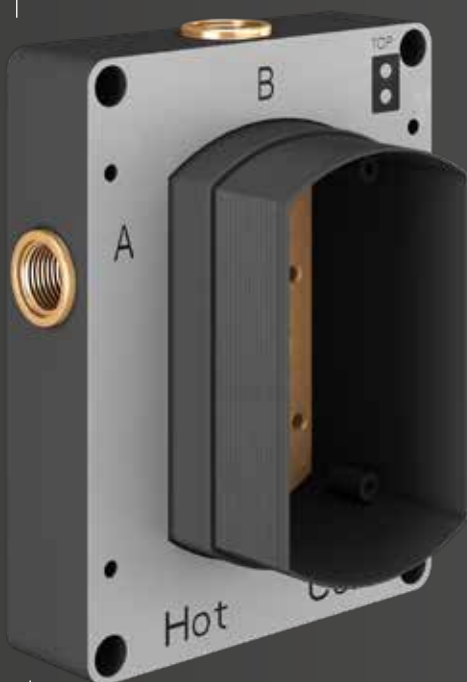

EZ Box Thermostatic Shower Valve

Technology *behind the design*

- Compatible with either the 1, 2 or 3 outlet finishing sets
- 60mm super-slim installation depth

- Compliant with UK Water Fittings Regulations