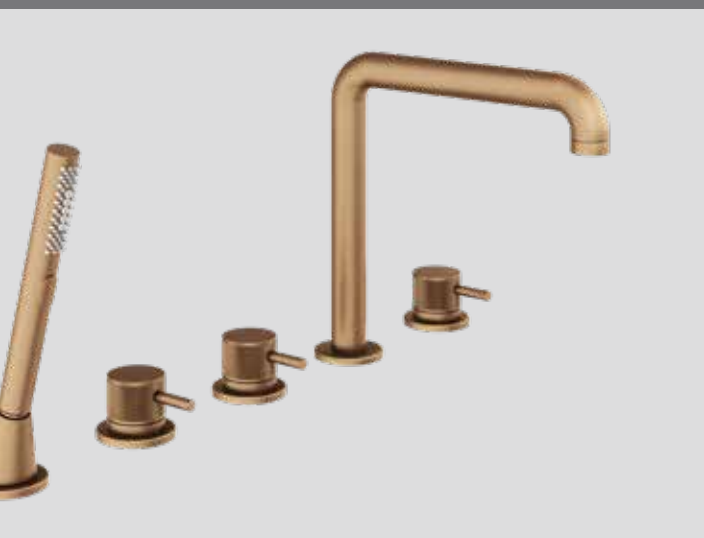

Available Colours:

Anthracite

Brushed Nickel

Matt Black

Brushed Bronze

*Conditions apply - see www.abacus-bathrooms.co.uk for details

Iso Pro - Basin Taps - Anthracite

MONO BASIN MIXER
SIDE HANDLE

TBTS-446-1404

£259.00

min
1
bar

MONO BASIN MIXER

TBTS-446-1202

£219.00

min
0.5
bar

MINI MONO BASIN MIXER

TBTS-446-1204

£199.00

min
1
bar

TALL MONO BASIN MIXER

TBTS-446-1402

£279.00

min
0.5
bar

DECK MOUNT 3 T/H
BASIN MIXER