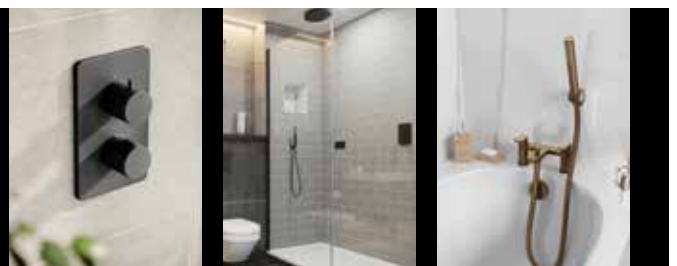

EPFP-05-3005
£39.00

Complete Set - 3 Handles

3 Outlet – up to 2 outlets can be controlled simultaneously

3 OUTLET EZ₃ THERMOSTATIC CONCEALED SHOWER VALVE AND 3 HANDLE FINISHING SET

TSEZ-93-0273

£689.00

min
0.5
bar

Watch the EZ box video

Shop the range

For individual EZ Box components
and the full colour range see pages 178-181

Logic - Shower Accessories - Chrome

SQUARE FIXED SHOWER HEAD 250mm

TBTS-412-5225

£149.00

SQUARE FIXED WALL ARM 370mm