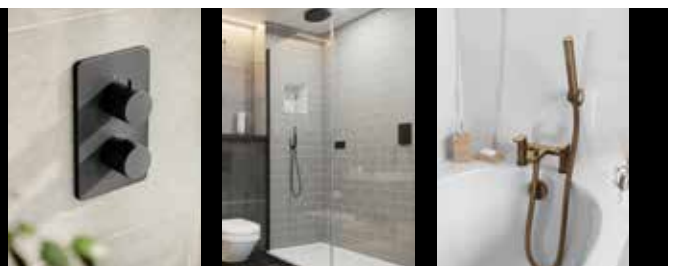

TSEZ-93-0763

£779.00

min
0.5
bar

Watch the EZ box video

Shop the range

For individual EZ Box components
and the full colour range see pages 178-181

Ki - Shower Accessories - Brushed Nickel

ROUND FIXED SHOWER
HEAD 250mm