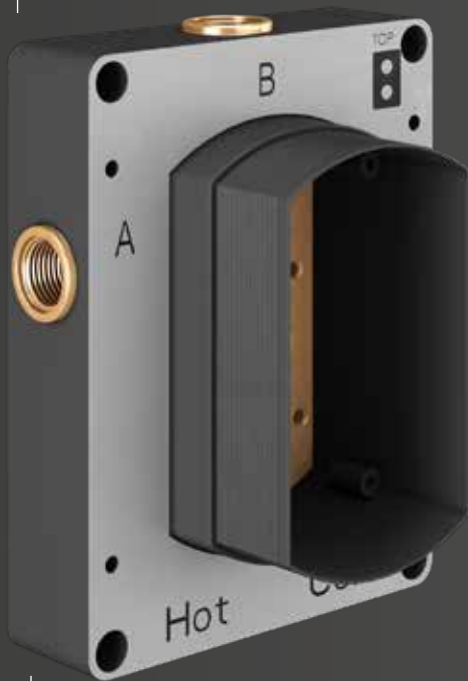

· Shower Accessories - Heads, Arms & Handsets 182

*Conditions apply - see www.abacus-bathrooms.co.uk for details

EZ Box Thermostatic Shower Valve

Technology behind the design

- Compatible with either the 1, 2 or 3 output finishing sets
- 60mm super-slim installation depth