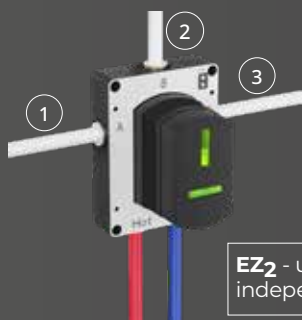

THE SLIMMEST RECESSED SHOWER VALVE...

- Can be installed in a single stud wall
- Save space in your shower

EASY TO INSTALL...

EZ₂ - up to 3 outlets that work independently

EZ₃ - up to 3 outlets with ability for 2 outlets to work simultaneously