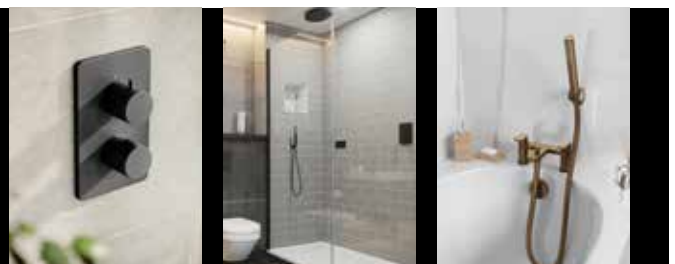

TSEZ-93-2863

£779.00

min
0.5
bar

Watch the EZ box video

Shop the range

For individual EZ Box components
and the full colour range see pages 178-181

Iso - Shower Accessories - Brushed Bronze

ROUND FIXED SHOWER HEAD 250mm

TBTS-418-5025

£199.00

ROUND FIXED WALL ARM 380mm

TBTS-418-6038

£59.00

ROUND FIXED CEILING ARM 250mm

TBTS-418-6220

£59.00