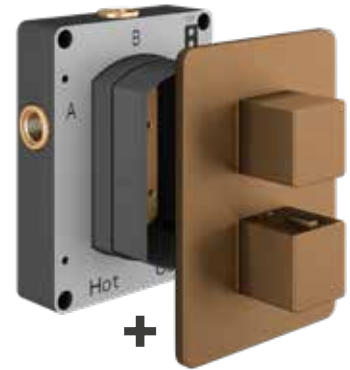

WALL MOUNTED BATH
SPOUT

TBTS-268-3802

£139.00

min
0.2
bar

Plan - Shower Valves - Brushed Bronze

Complete sets include the EZ box and finishing set

Complete Set - 2 Handles

1 Outlet