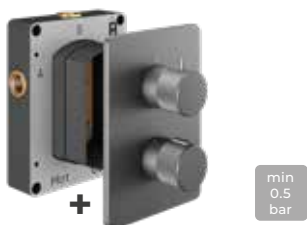

3 outlet - 2 Iso Pro Knurled Handles