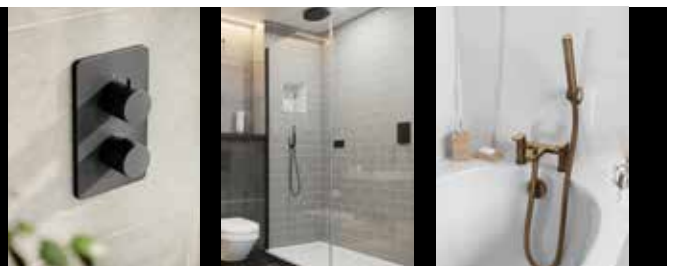

3 Outlet – up to 2 outlets can be controlled simultaneously

3 OUTLET EZ₃ THERMOSTATIC CONCEALED SHOWER VALVE AND 3 HANDLE FINISHING SET

TSEZ-93-0273

£689.00

min
0.5
bar

Watch the EZ box video

Shop the range

For individual EZ Box components
and the full colour range see pages 178-181

Edge - Shower Accessories - Chrome

SQUARE FIXED SHOWER HEAD 250mm

TBTS-412-5225

£149.00

SQUARE FIXED WALL ARM 370mm

TBTS-412-6138