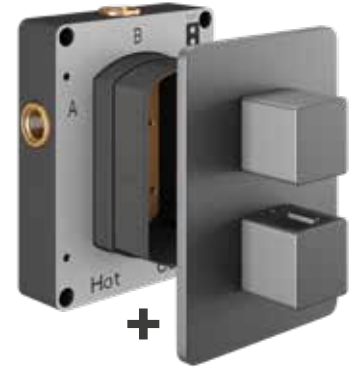

Complete sets include the EZ box and finishing set

Complete Set - 2 Handles

1 Outlet

1 OUTLET EZ₂ THERMOSTATIC CONCEALED SHOWER VALVE AND 2 HANDLE FINISHING SET

TSEZ-92-8671

£564.00

min
0.5
bar

2 Outlet - each outlet can only be used independently