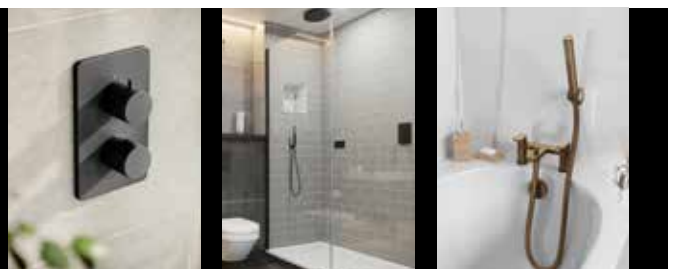

Edge - Shower Accessories - Anthracite

SQUARE FIXED SHOWER HEAD 250mm

TBTS-419-5225

£199.00

SQUARE FIXED WALL ARM 380mm

TBTS-419-6138

£89.00

SQUARE FIXED CEILING ARM 250mm