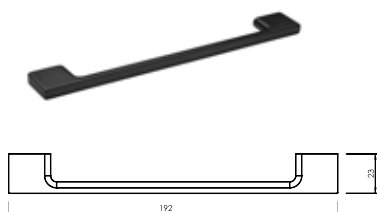

Abacus Towel Warmers come in a variety of shapes and sizes offering something for everyone.

Furniture Handles

Shaker furniture handle

DESCRIPTION		PRODUCT CODE	PRICE
BRUSHED NICKEL		FNHD-70-0701	£49.00
MATT BLACK		FNHD-70-2001	£49.00
BRUSHED BRONZE		FNHD-70-2801	£49.00
MATT ANTHRACITE		FNHD-70-8601	£49.00