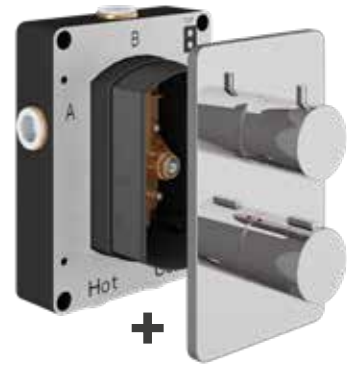

£119.00

min
0.5
bar

including built-in
box technology

BATH SHOWER MIXER
FREESTANDING
(inc. floor box)

TBTS-34-3602

£499.00

min
1
bar

Iso - Shower Valves - Chrome

Complete sets include the EZ box and finishing set

Complete Set - 2 Handles

1 Outlet

1 OUTLET EZ₂ THERMOSTATIC CONCEALED SHOWER VALVE AND 2 HANDLE FINISHING SET

TSEZ-92-0261

£484.00

min
0.5
bar

2 Outlet - each outlet can only be used independently