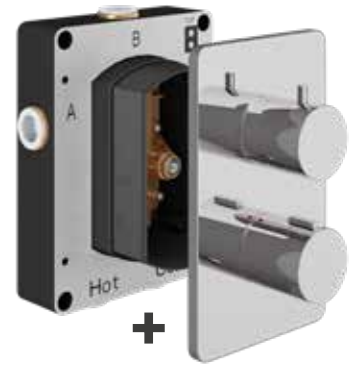

Ki - Shower Valves - Chrome

Complete sets include the EZ box and finishing set

Complete Set - 2 Handles

1 Outlet

1 OUTLET EZ₂ THERMOSTATIC CONCEALED SHOWER VALVE AND 2 HANDLE FINISHING SET

TSEZ-92-0261

£484.00