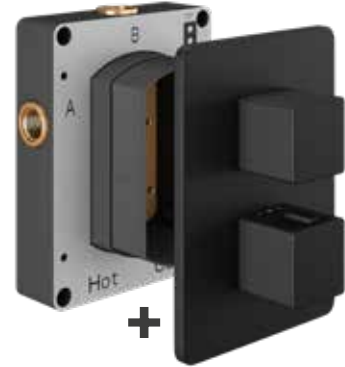

Plan - Shower Valves - Matt Black

Complete sets include the EZ box and finishing set

Complete Set - 2 Handles

1 Outlet

1 OUTLET EZ₂ THERMOSTATIC CONCEALED SHOWER VALVE AND 2 HANDLE FINISHING SET

TSEZ-92-2071

£534.00

min
0.5
bar