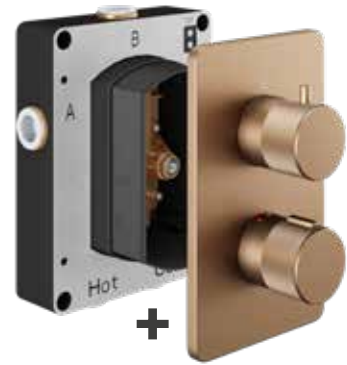

Iso Pro - Shower Valves - Brushed Bronze

Complete sets include the EZ box and finishing set