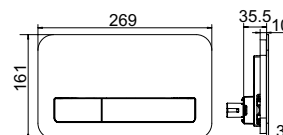

## 200S VICONNECT FLUSH PLATE

- 200S dual flush plate
- Suitable for front or top mounting
- Size: 253 x 145 x 10 mm
- Only suitable for Viconnect cisterns

Chrome (61)	White (68)	Brushed Chrome (69)	Black Matt (AN)
			
<b>92249061</b> <b>£67.00</b>	<b>92249068</b> <b>£48.00</b>	<b>92249069</b> <b>£67.00</b>	<b>922490AN</b> <b>£67.00</b>

## 200G VICONNECT FLUSH PLATE

- 200G dual flush plate
- Suitable for front or top mounting
- Size: 269 x 161 x 13 mm
- Only suitable for Viconnect cisterns

Glossy Grey (RA)	Glossy Black (RB)	Glossy White (RE)
		
<b>922400RA</b> <b>£266.00</b>	<b>922400RB</b> <b>£266.00</b>	<b>922400RE</b> <b>£266.00</b>