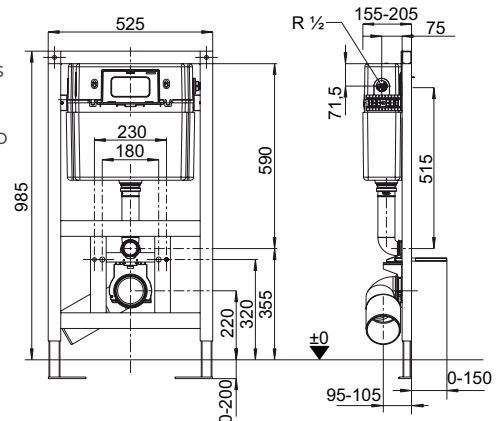

1.12m VICONNECT WC FRAME AND CISTERN

- Cistern and frame combination pack for wall mounted WC's
- 1.12m high
- Fittings included: wall brackets, feet fastenings and WC retaining bolts
- Dual flushes of 3 and 6 litres, can be adjusted to 4.5l flushing
- Front only flush plate
- Flush plate to be ordered separately see page 33 for options.

92092900
£365.00

0.98m VICONNECT WC FRAME AND CISTERN

- Cistern and frame combination pack for wall mounted WC's
- 0.98m high
- Fittings included: wall brackets, feet fastenings and WC retaining bolts
- Dual flushes of 3 and 6 litres, can be adjusted to 4.5l flushing
- Front or Top flush plate option
- Flush plate to be ordered separately see page 33 for options.

92093100
£379.00

0.82m VICONNECT WC FRAME AND CISTERN

- Cistern and frame combination pack for wall mounted WC's
- 0.82m high
- Fittings included: wall brackets, feet fastenings and WC retaining bolts
- Dual flushes of 3 and 6 litres, can be adjusted to 4.5l flushing
- Front or Top flush plate option
- Flush plate to be ordered separately see page 33 for options.

92093000
£379.00