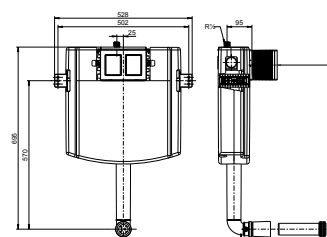

- Concealed Cistern
- Construction depth only 80mm
- 648 x 740/825 x 80mm
- Dual flushes of 3 and 6 litres, can be adjusted to 4.5l flushing
- Front flush plate
- Flush plate to be ordered separately see page 33 for options.
- Compatible with standard floorstanding back to wall toilets