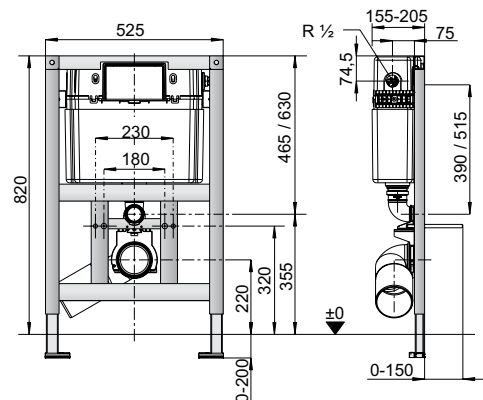

1.12m VICONNECT WC FRAME AND CISTERN

- Cistern and frame combination pack for wall mounted WC's
- 1.12m high
- Fittings included: wall brackets, feet fastenings and WC retaining bolts
- Dual flushes of 3 and 6 litres, can be adjusted to 4.5l flushing
- Front only flush plate
- Flush plate to be ordered separately see page 33 for options.

92092900
£365.00

0.98m VICONNECT WC FRAME AND CISTERN

- Cistern and frame combination pack for wall mounted WC's
- 0.98m high
- Fittings included: wall brackets, feet fastenings and WC retaining bolts
- Dual flushes of 3 and 6 litres, can be adjusted to 4.5l flushing
- Front or Top flush plate option
- Flush plate to be ordered separately see page 33 for options.

92093100
£379.00

0.82m VICONNECT WC FRAME AND CISTERN

- Cistern and frame combination pack for wall mounted WC's
- 0.82m high
- Fittings included: wall brackets, feet fastenings and WC retaining bolts
- Dual flushes of 3 and 6 litres, can be adjusted to 4.5l flushing
- Front or Top flush plate option
- Flush plate to be ordered separately see page 33 for options.

92093000
£379.00