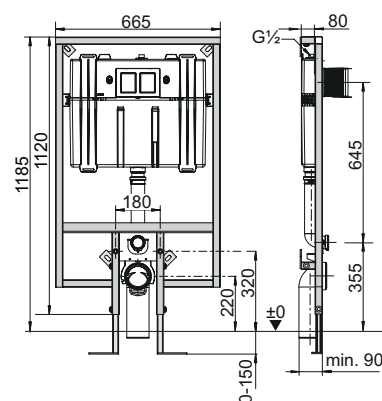

ViConnect

1.18m VICONNECT SLIMLINE WC FRAME AND CISTERN

- Compact Cistern and frame pack for wall mounted WC's
- 1.18m high
- Only 90mm deep
- Fittings included: wall brackets, feet fastenings and WC retaining bolts
- Dual flushes of 3 and 6 litres, can be adjusted to 4.5l flushing
- Front only flush plate
- Flush plate to be ordered separately see page 33 for options.

92247600
£379.00