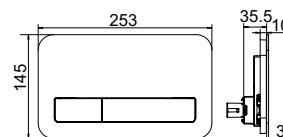

## 200S VICONNECT FLUSH PLATE

- 200S dual flush plate
- Suitable for front or top mounting
- Size: 253 x 145 x 10 mm
- Only suitable for Viconnect cisterns

Chrome (61)	White (68)	Brushed Chrome (69)	Black Matt (AN)
			
<b>92249061</b> <b>£67.00</b>	<b>92249068</b> <b>£48.00</b>	<b>92249069</b> <b>£67.00</b>	<b>922490AN</b> <b>£67.00</b>