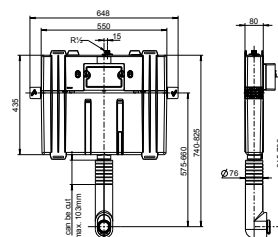

- Concealed Cistern
- Construction depth 125mm
- 582 x 735 x 124mm
- Dual flushes of 3 and 6 litres, can be adjusted to 4.5l flushing
- Front flush plate
- Flush plate to be ordered separately see page 33 for options.
- Compatible with standard floorstanding back to wall toilets