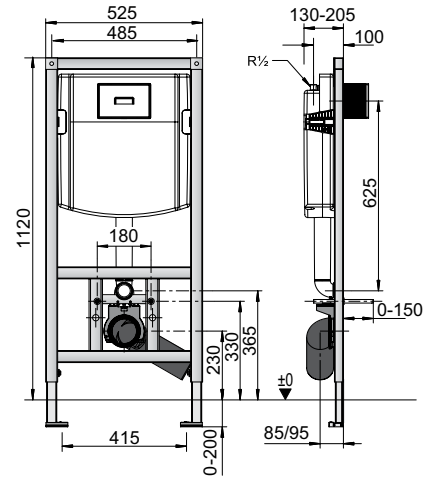

1.12m VICONNECT WC FRAME AND CISTERN

- Cistern and frame combination pack for wall mounted WC's
- 1.12m high
- Fittings included: wall brackets, feet fastenings and WC retaining bolts
- Dual flushes of 3 and 6 litres, can be adjusted to 4.5l flushing
- Front only flush plate
- Flush plate to be ordered separately see page 33 for options.

92092900
£365.00

0.98m VICONNECT WC FRAME AND CISTERN

- Cistern and frame combination pack for wall mounted WC's
- 0.98m high
- Fittings included: wall brackets, feet fastenings and WC retaining bolts
- Dual flushes of 3 and 6 litres, can be adjusted to 4.5l flushing
- Front or Top flush plate option
- Flush plate to be ordered separately see page 33 for options.

92093100
£379.00

0.82m VICONNECT WC FRAME AND CISTERN

- Cistern and frame combination pack for wall mounted WC's
- 0.82m high
- Fittings included: wall brackets, feet fastenings and WC retaining bolts
- Dual flushes of 3 and 6 litres, can be adjusted to 4.5l flushing
- Front or Top flush plate option
- Flush plate to be ordered separately see page 33 for options.

92093000
£379.00