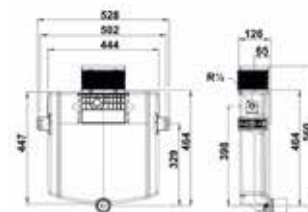

- Concealed Cistern
- For wall mounted WC, for installation in furniture height 820mm
- 460 x 545 x 155mm
- Dual flushes of 3 and 6 litres, can be adjusted to 4.5l flushing
- Front or top flush plate
- Flush plate to be ordered separately see page 33 for options.
- Compatible with wall hung toilets