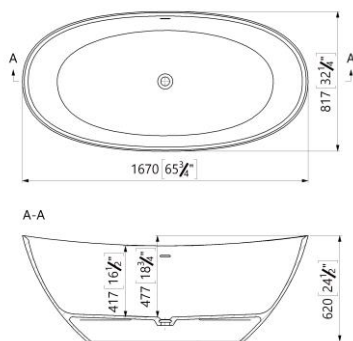

# Selene

Finishes	White Gloss White Matt
Product Codes:	SEL-WG SEL-WM
Overflow:	Without / External
Waste:	Chrome
Length:	1580 mm
Width:	860 mm
Height:	580 mm
Weight:	121 kg
Capacity:	310 litres

# Oceanus

Finishes	White Gloss White Matt
Product Codes:	OCE-WG OCE-WM
Overflow:	Without
Waste:	White
Length:	1600 mm
Width:	720 mm
Height:	500 mm
Weight:	87 kg
Capacity:	265 litres

# Agape

Finishes	White Gloss White Matt
Product Codes:	AGA-WG AGA-WM
Overflow:	Integrated
Waste:	Chrome
Length:	1670 mm
Width:	818 mm
Height:	620 mm
Weight:	138 kg
Capacity:	260 litres

# Thalassa

Finishes	White Gloss White Matt
Product Codes:	THA-WG THA-WM
Overflow:	Without
Waste:	White
Length:	1600 mm
Width:	711 mm
Height:	618 mm
Weight:	88 kg
Capacity:	278 litres