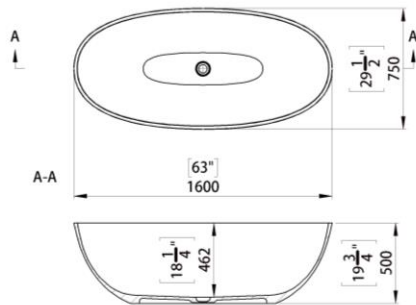

# Selene

Finishes	White Gloss White Matt
Product Codes:	SEL-WG SEL-WM
Overflow:	Without / External
Waste:	Chrome
Length:	1580 mm
Width:	860 mm
Height:	580 mm
Weight:	121 kg
Capacity:	310 litres

# Oceanus

Finishes	White Gloss White Matt
Product Codes:	OCE-WG OCE-WM
Overflow:	Without
Waste:	White
Length:	1600 mm
Width:	720 mm
Height:	500 mm
Weight:	87 kg
Capacity:	265 litres

# Agape

Finishes	White Gloss White Matt
Product Codes:	AGA-WG AGA-WM
Overflow:	Integrated
Waste:	Chrome
Length:	1670 mm
Width:	818 mm
Height:	620 mm
Weight:	138 kg
Capacity:	260 litres

# Thalassa

Finishes	White Gloss White Matt
Product Codes:	THA-WG THA-WM
Overflow:	Without
Waste:	White
Length:	1600 mm
Width:	711 mm
Height:	618 mm
Weight:	88 kg
Capacity:	278 litres