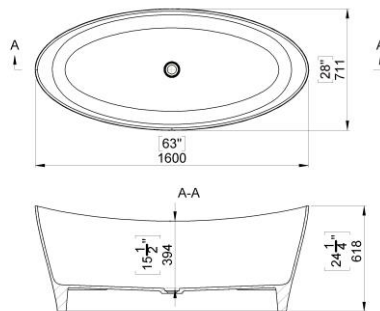

# Selene

Finishes	White Gloss White Matt
Product Codes:	SEL-WG SEL-WM
Overflow:	Without / External
Waste:	Chrome
Length:	1580 mm
Width:	860 mm
Height:	580 mm
Weight:	121 kg
Capacity:	310 litres

# Oceanus

Finishes	White Gloss White Matt
Product Codes:	OCE-WG OCE-WM
Overflow:	Without
Waste:	White
Length:	1600 mm
Width:	720 mm
Height:	500 mm
Weight:	87 kg
Capacity:	265 litres

# Agape

Finishes	White Gloss White Matt
Product Codes:	AGA-WG AGA-WM
Overflow:	Integrated
Waste:	Chrome
Length:	1670 mm
Width:	818 mm
Height:	620 mm
Weight:	138 kg
Capacity:	260 litres

# Thalassa

Finishes	White Gloss White Matt
Product Codes:	THA-WG THA-WM
Overflow:	Without
Waste:	White
Length:	1600 mm
Width:	711 mm
Height:	618 mm
Weight:	88 kg
Capacity:	278 litres