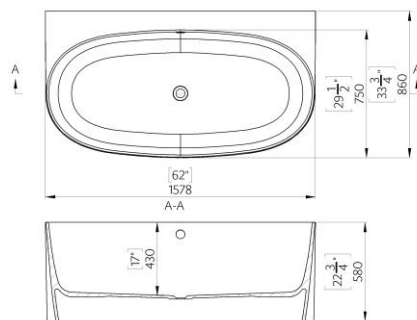

# Selene

Finishes	White Gloss White Matt
Product Codes:	SEL-WG SEL-WM
Overflow:	Without / External
Waste:	Chrome
Length:	1580 mm
Width:	860 mm
Height:	580 mm
Weight:	121 kg
Capacity:	310 litres

# Oceanus

Finishes	White Gloss White Matt
Product Codes:	OCE-WG OCE-WM
Overflow:	Without
Waste:	White
Length:	1600 mm
Width:	720 mm
Height:	500 mm
Weight:	87 kg
Capacity:	265 litres

# Agape

Finishes	White Gloss White Matt
Product Codes:	AGA-WG AGA-WM
Overflow:	Integrated
Waste:	Chrome
Length:	1670 mm
Width:	818 mm
Height:	620 mm
Weight:	138 kg
Capacity:	260 litres

# Thalassa

Finishes	White Gloss White Matt
Product Codes:	THA-WG THA-WM
Overflow:	Without
Waste:	White
Length:	1600 mm
Width:	711 mm
Height:	618 mm
Weight:	88 kg
Capacity:	278 litres