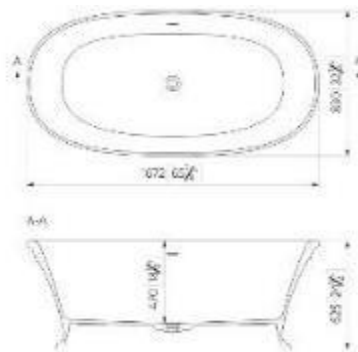

# Selene

Finishes	White Gloss White Matt
Product Codes:	SEL-WG SEL-WM
Overflow:	Without / External
Waste:	Chrome
Length:	1580 mm
Width:	860 mm
Height:	580 mm
Weight:	121 kg
Capacity:	310 litres

# Agape

Finishes	White Gloss White Matt
Product Codes:	AGA-WG AGA-WM
Overflow:	Integrated
Waste:	Chrome
Length:	1670 mm
Width:	818 mm
Height:	620 mm
Weight:	138 kg
Capacity:	260 litres

# Thalassa

Finishes	White Gloss White Matt
Product Codes:	THA-WG THA-WM
Overflow:	Without
Waste:	White
Length:	1600 mm
Width:	711 mm
Height:	618 mm
Weight:	88 kg
Capacity:	278 litres

# Kallos

Finishes	White Gloss White Matt
Product Codes:	KAL-WG KAL-WM
Overflow:	Integrated
Waste:	Chrome
Length:	1672 mm
Width:	830 mm
Height:	625mm
Weight:	140 kg
Capacity:	272 litres

*Beautiful designs*  
*Artisan craftsmanship*  
*Engineering Excellence*